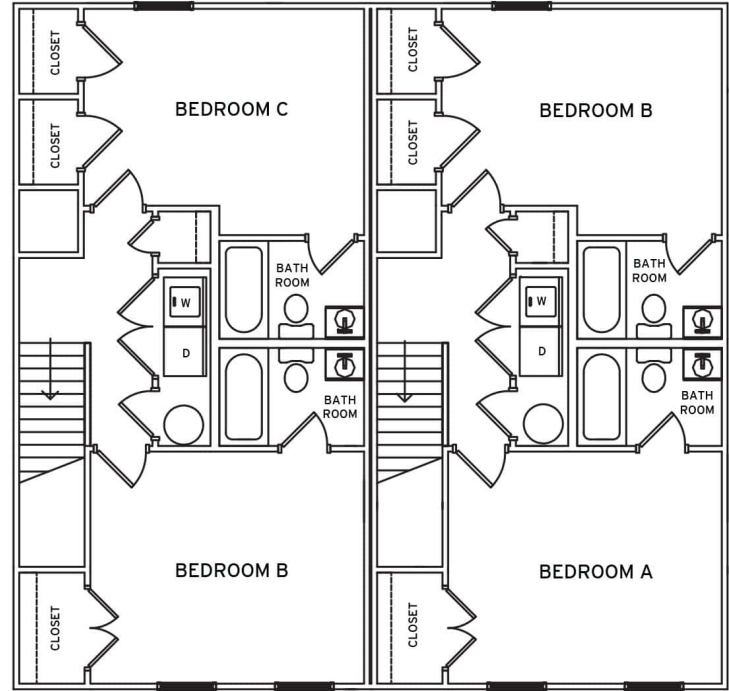

BIRCHMORE

2 OR 3 BEDROOM / 2.5 OR 3 BATH COUPLED COTTAGE

2 BEDROOM
TOTAL SQ FT: 1,400
Heated: 1,272 SQ FT
Porch: 128 SQ FT

3 BEDROOM
TOTAL SQ FT: 1,399
Heated: 1,361 SQ FT
Porch: 38 SQ FT

RETREATHARRISONBURG.COM