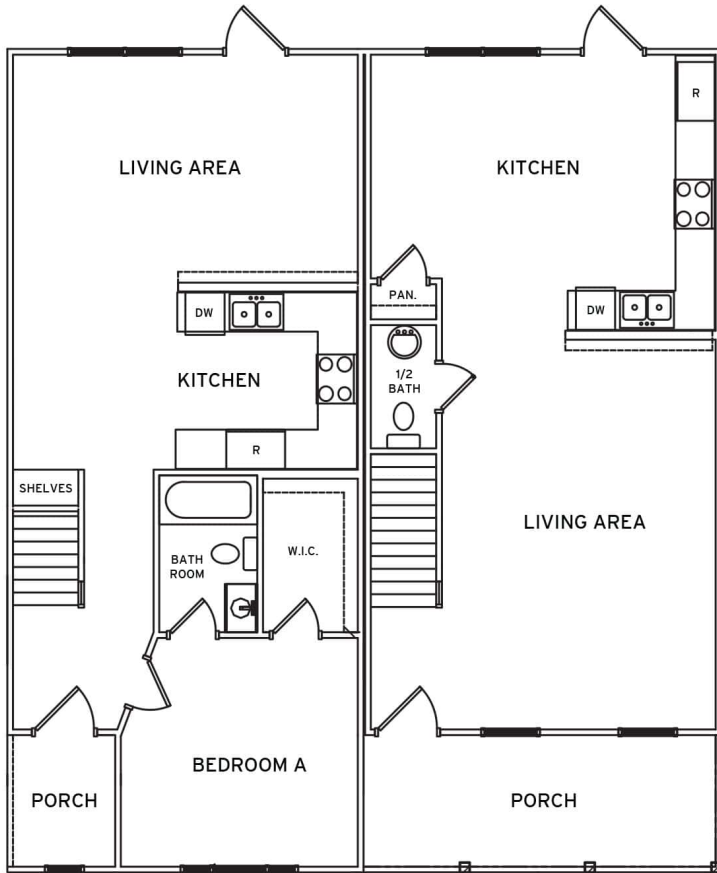

BIRCHMORE

2 OR 3 BEDROOM / 2.5 OR 3 BATH COUPLED COTTAGE

2 BEDROOM
TOTAL SQ FT: 1,400
Heated: 1,272 SQ FT
Porch: 128 SQ FT

3 BEDROOM
TOTAL SQ FT: 1,399
Heated: 1,361 SQ FT
Porch: 38 SQ FT

RETREATHARRISONBURG.COM