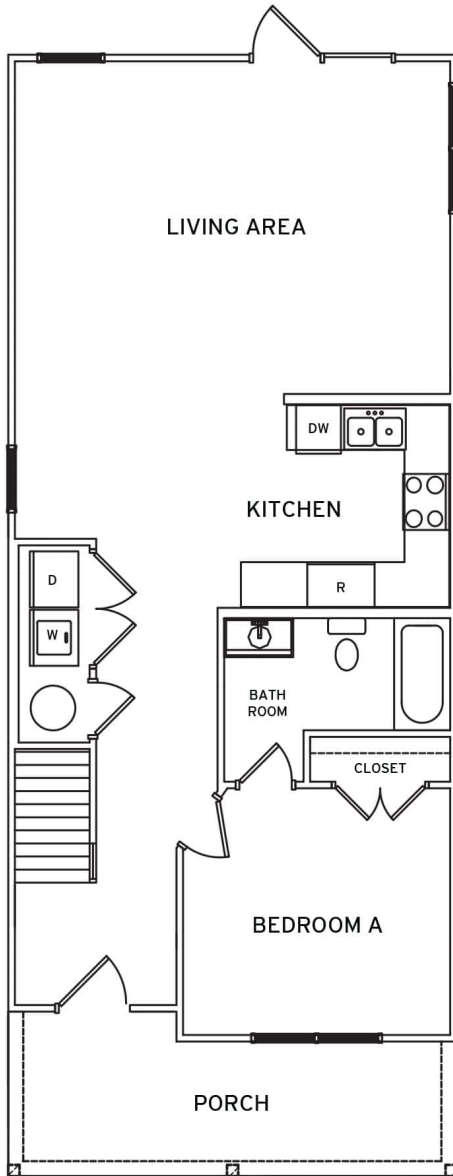

BLOOMFIELD

4 BEDROOM / 4 BATH COTTAGE

TOTAL SQ FT: 2,000
Heated: 1,800 SQ FT
Porch: 200 SQ FT

RETREATHARRISONBURG.COM

Leasing Center | 563 University Ave, Ste 164 | Harrisonburg, VA 22801