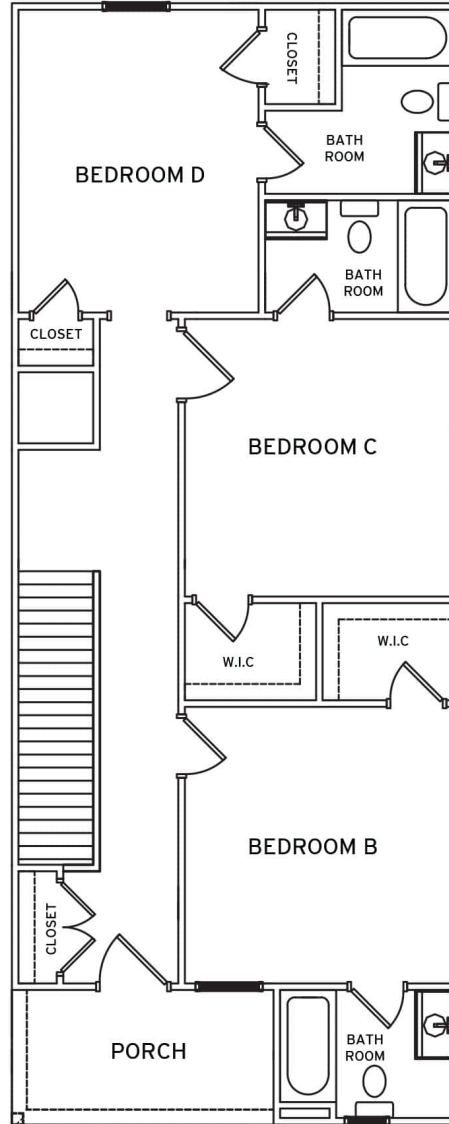

BLOOMFIELD

4 BEDROOM / 4 BATH COTTAGE

TOTAL SQ FT: 2,000
Heated: 1,800 SQ FT
Porch: 200 SQ FT

RETREATHARRISONBURG.COM

Leasing Center | 563 University Ave, Ste 164 | Harrisonburg, VA 22801