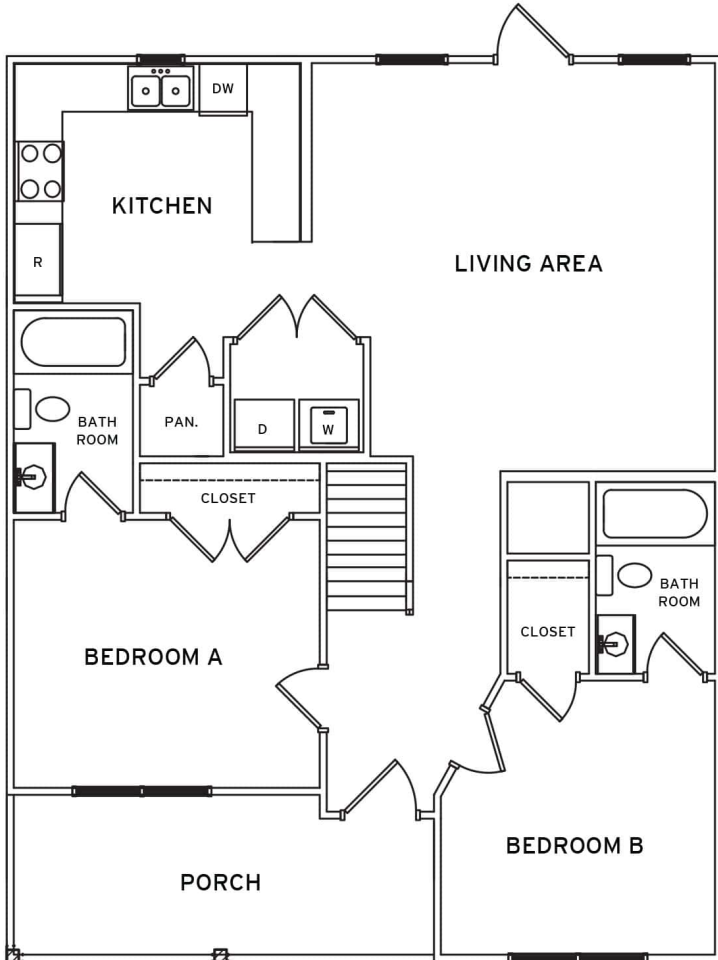

HAWTHORNE

5 BEDROOM / 5 BATH COTTAGE

TOTAL SQ FT: 2,280

Heated: 2,038 SQ FT

Porch: 242 SQ FT

RETREATHARRISONBURG.COM

Leasing Center | 563 University Ave, Ste 164 | Harrisonburg, VA 22801