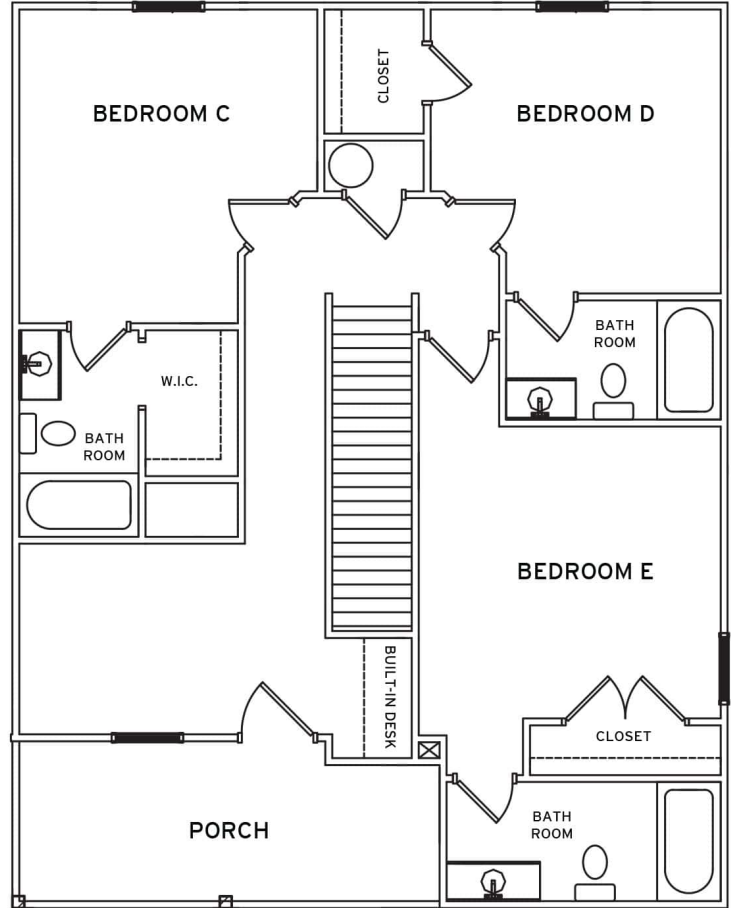

HAWTHORNE

5 BEDROOM / 5 BATH COTTAGE

TOTAL SQ FT: 2,280

Heated: 2,038 SQ FT

Porch: 242 SQ FT

RETREATHARRISONBURG.COM

Leasing Center | 563 University Ave, Ste 164 | Harrisonburg, VA 22801