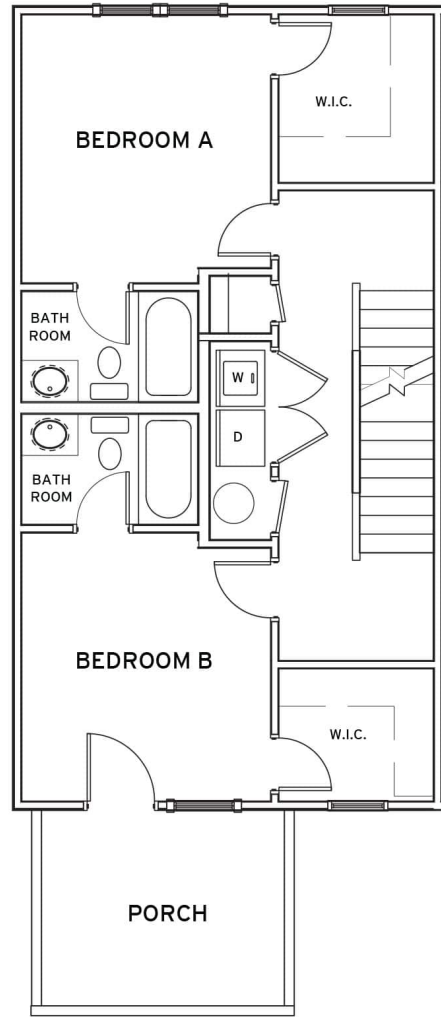

LUMPKIN

4 BEDROOM / 4.5 BATH COTTAGE

TOTAL SQ FT: 2,333

Heated: 2,034 SQ FT

Porch: 299 SQ FT

RETREATHARRISONBURG.COM

Leasing Center | 563 University Ave, Ste 164 | Harrisonburg, VA 22801