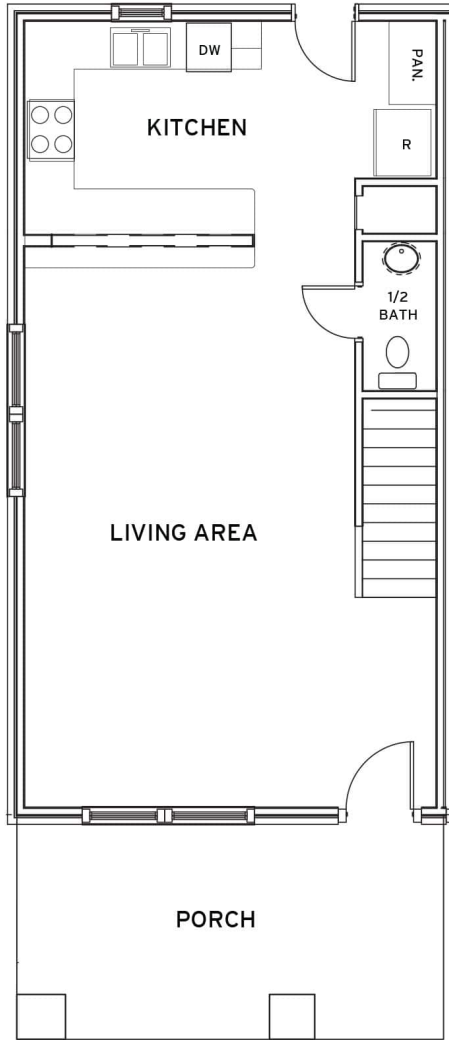

LUMPKIN

4 BEDROOM / 4.5 BATH COTTAGE

TOTAL SQ FT: 2,333

Heated: 2,034 SQ FT

Porch: 299 SQ FT

RETREATHARRISONBURG.COM

Leasing Center | 563 University Ave, Ste 164 | Harrisonburg, VA 22801