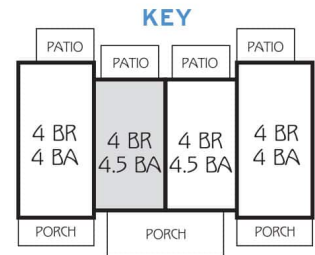

LUMPKIN

4 BEDROOM / 4.5 BATH COTTAGE

TOTAL SQ FT: 2,333

Heated: 2,034 SQ FT

Porch: 299 SQ FT

RETREATHARRISONBURG.COM

Leasing Center | 563 University Ave, Ste 164 | Harrisonburg, VA 22801