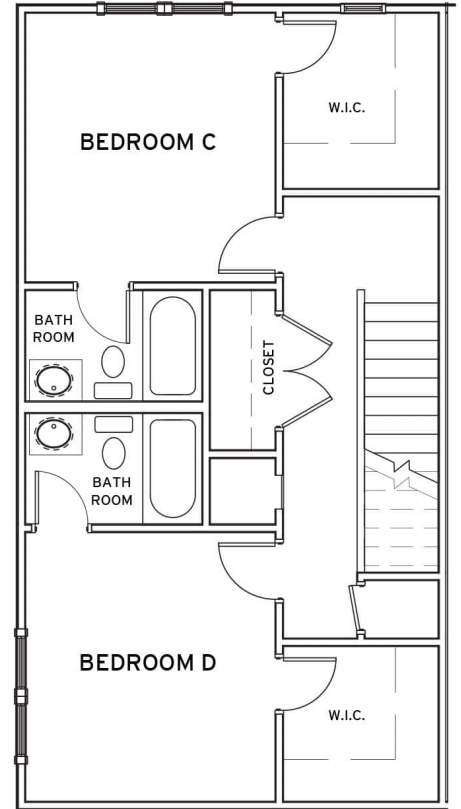

LUMPKIN

4 BEDROOM / 4.5 BATH COTTAGE

TOTAL SQ FT: 2,333

Heated: 2,034 SQ FT

Porch: 299 SQ FT

RETREATHARRISONBURG.COM

Leasing Center | 563 University Ave, Ste 164 | Harrisonburg, VA 22801