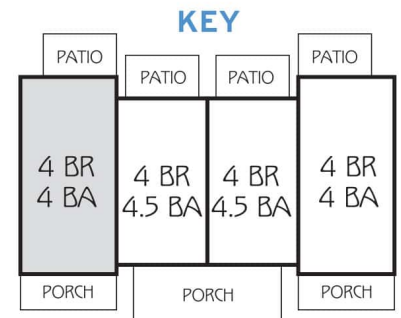

LUMPKIN

4 BEDROOM / 4 BATH COTTAGE

TOTAL SQ FT: 1,760

Heated: 1,640 SQ FT

Porch: 120 SQ FT

RETREATHARRISONBURG.COM

Leasing Center | 563 University Ave, Ste 164 | Harrisonburg, VA 22801