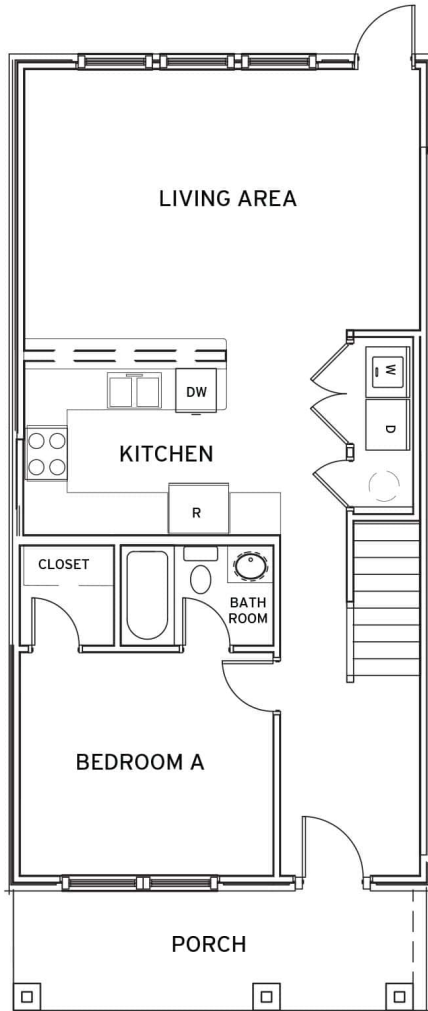

LUMPKIN

4 BEDROOM / 4 BATH COTTAGE

TOTAL SQ FT: 1,760

Heated: 1,640 SQ FT

Porch: 120 SQ FT

RETREATHARRISONBURG.COM

Leasing Center | 563 University Ave, Ste 164 | Harrisonburg, VA 22801