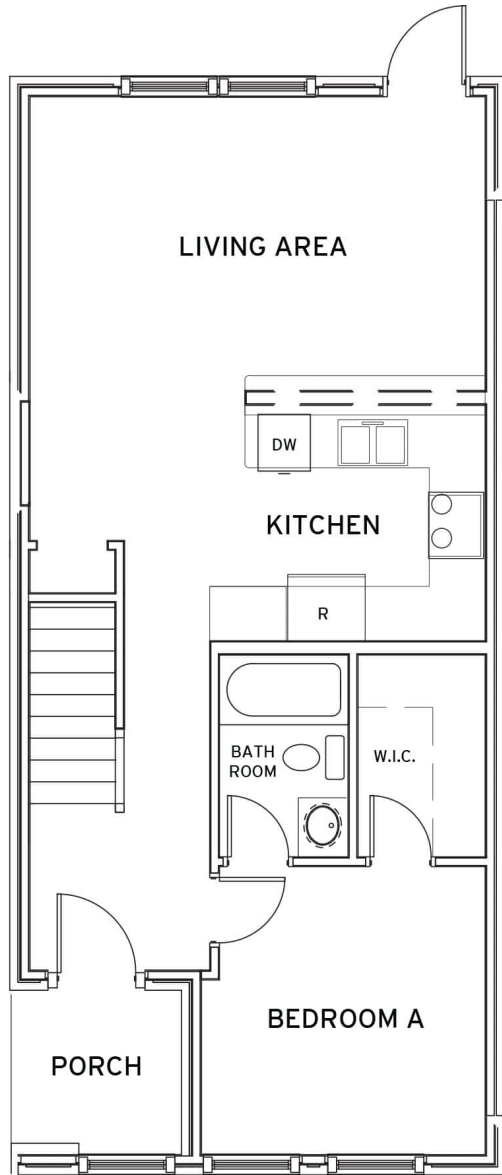

MILLEdge

3 BEDROOM / 3 BATH COTTAGE

TOTAL SQ FT: 1,394

Heated: 1,349 SQ FT

Porch: 45 SQ FT

RETREATHARRISONBURG.COM

Leasing Center | 563 University Ave, Ste 164 | Harrisonburg, VA 22801