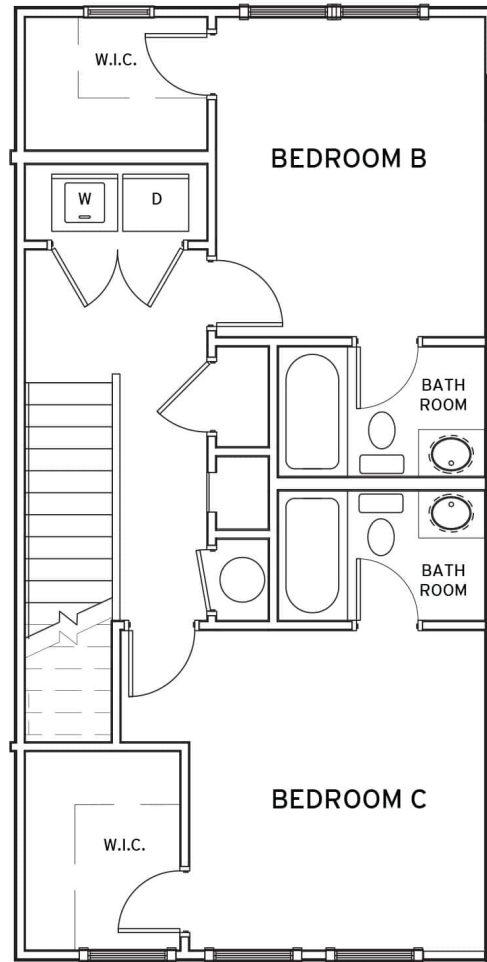

MILLEdge

3 BEDROOM / 3 BATH COTTAGE

TOTAL SQ FT: 1,394

Heated: 1,349 SQ FT

Porch: 45 SQ FT

RETREATHARRISONBURG.COM

Leasing Center | 563 University Ave, Ste 164 | Harrisonburg, VA 22801