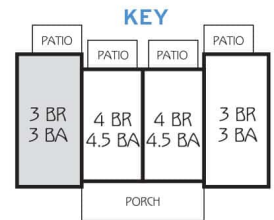

MILLEdge

3 BEDROOM / 3 BATH COTTAGE

TOTAL SQ FT: 1,394

Heated: 1,349 SQ FT

Porch: 45 SQ FT

RETREATHARRISONBURG.COM

Leasing Center | 563 University Ave, Ste 164 | Harrisonburg, VA 22801