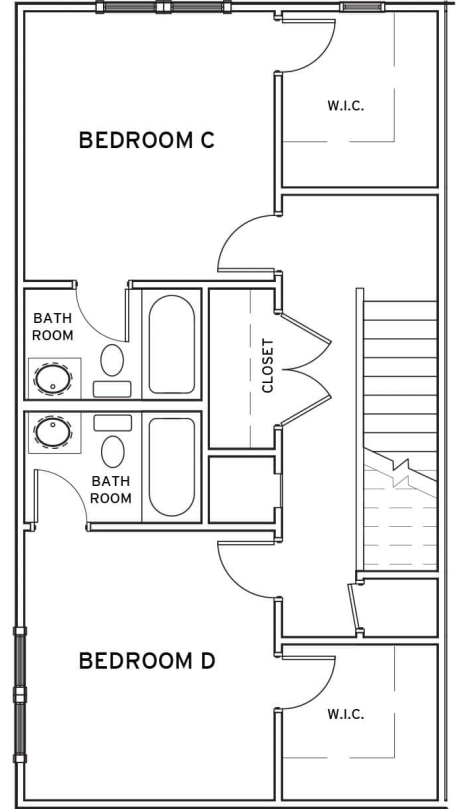

MILLEDDGE

4 BEDROOM / 4.5 BATH COTTAGE

TOTAL SQ FT: 2,333

Heated: 2,034 SQ FT

Porch: 299 SQ FT

RETREATHARRISONBURG.COM

Leasing Center | 563 University Ave, Ste 164 | Harrisonburg, VA 22801