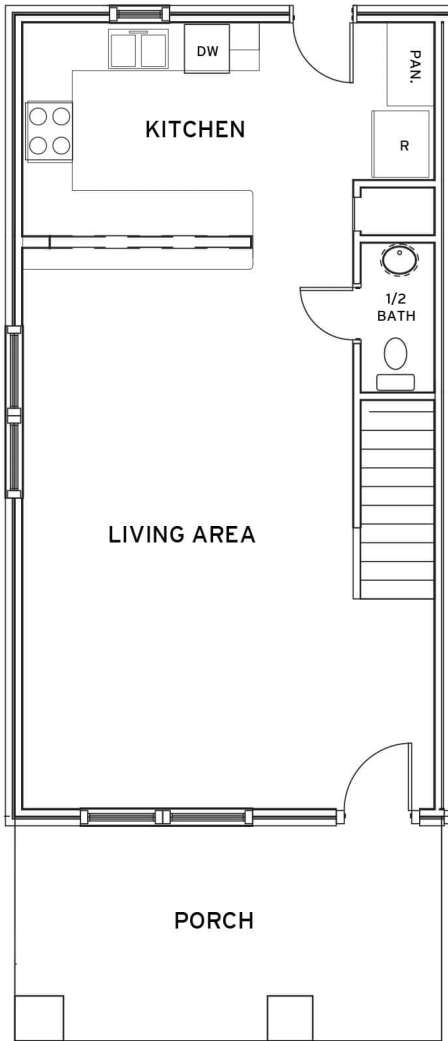

MILLEDDGE

4 BEDROOM / 4.5 BATH COTTAGE

TOTAL SQ FT: 2,333

Heated: 2,034 SQ FT

Porch: 299 SQ FT

RETREATHARRISONBURG.COM

Leasing Center | 563 University Ave, Ste 164 | Harrisonburg, VA 22801