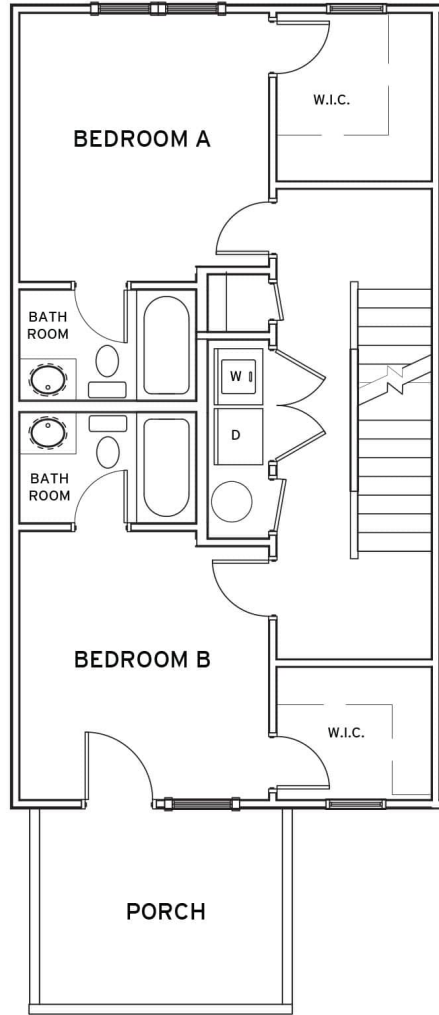

MILLEDDGE

4 BEDROOM / 4.5 BATH COTTAGE

TOTAL SQ FT: 2,333

Heated: 2,034 SQ FT

Porch: 299 SQ FT

RETREATHARRISONBURG.COM

Leasing Center | 563 University Ave, Ste 164 | Harrisonburg, VA 22801