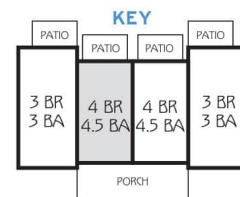

MILLEDDGE

4 BEDROOM / 4.5 BATH COTTAGE

TOTAL SQ FT: 2,333

Heated: 2,034 SQ FT

Porch: 299 SQ FT

RETREATHARRISONBURG.COM

Leasing Center | 563 University Ave, Ste 164 | Harrisonburg, VA 22801