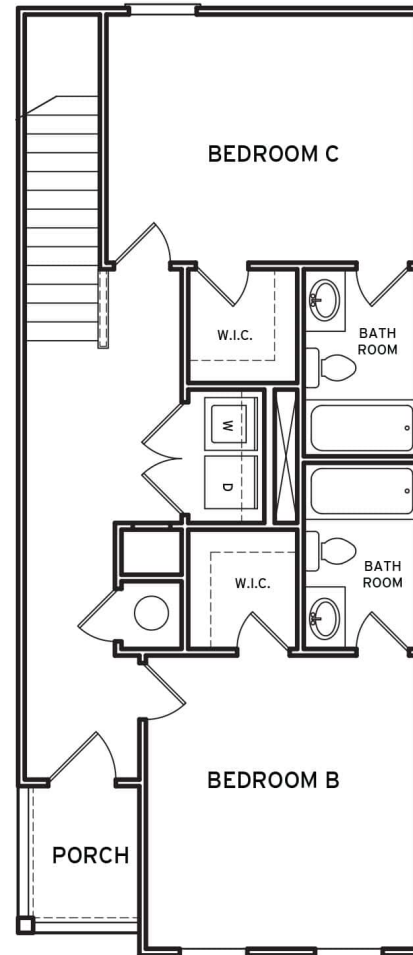

OAKVIEW

3 BEDROOM / 3.5 BATH COUPLED COTTAGE

TOTAL SQ FT: 1,498

Heated: 1,428 SQ FT

Porch: 70 SQ FT

RETREATHARRISONBURG.COM

Leasing Center | 563 University Ave, Ste 164 | Harrisonburg, VA 22801