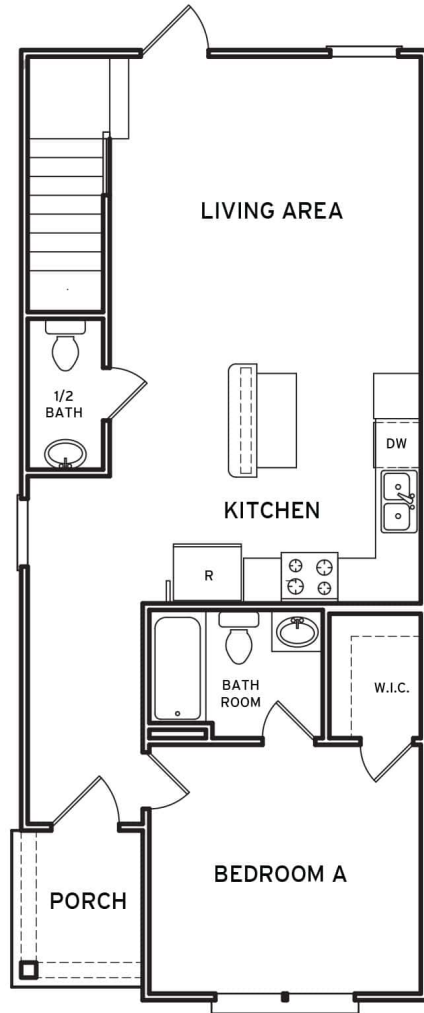

OAKVIEW

3 BEDROOM / 3.5 BATH COUPLED COTTAGE

TOTAL SQ FT: 1,498

Heated: 1,428 SQ FT

Porch: 70 SQ FT

RETREATHARRISONBURG.COM

Leasing Center | 563 University Ave, Ste 164 | Harrisonburg, VA 22801