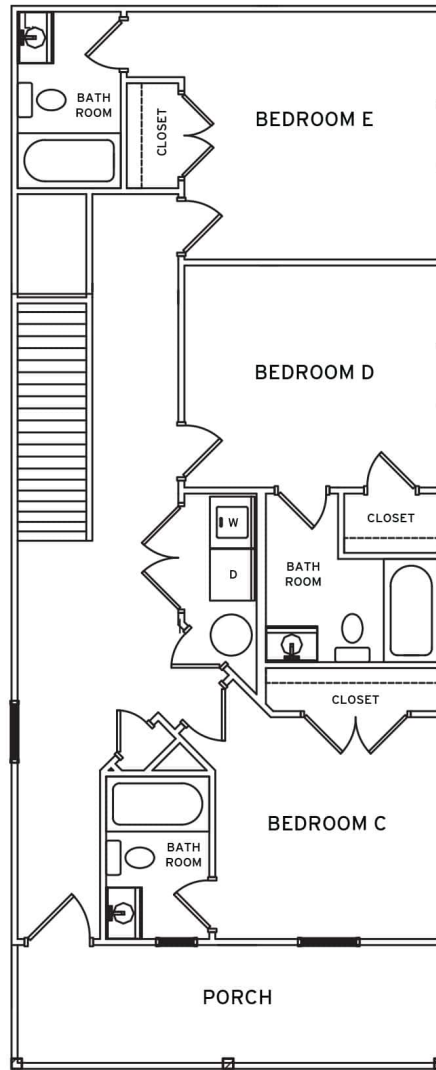

RUTHERFORD

5 BEDROOM / 5.5 BATH COTTAGE

TOTAL SQ FT: 2,363
Heated: 2,066 SQ FT
Porch: 297 SQ FT

RETREATHARRISONBURG.COM

Leasing Center | 563 University Ave, Ste 164 | Harrisonburg, VA 22801