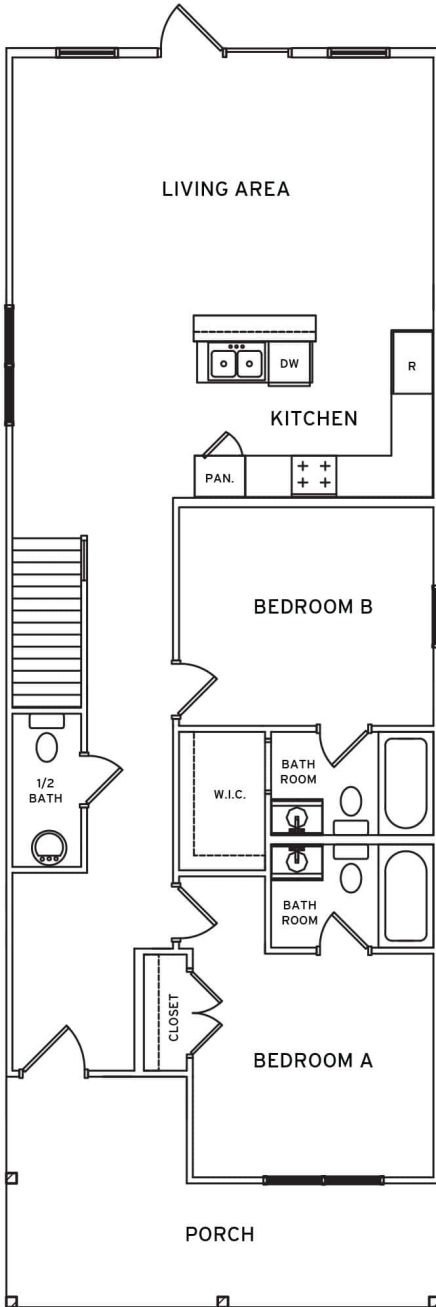

RUTHERFORD

5 BEDROOM / 5.5 BATH COTTAGE

TOTAL SQ FT: 2,363
Heated: 2,066 SQ FT
Porch: 297 SQ FT

RETREATHARRISONBURG.COM

Leasing Center | 563 University Ave, Ste 164 | Harrisonburg, VA 22801