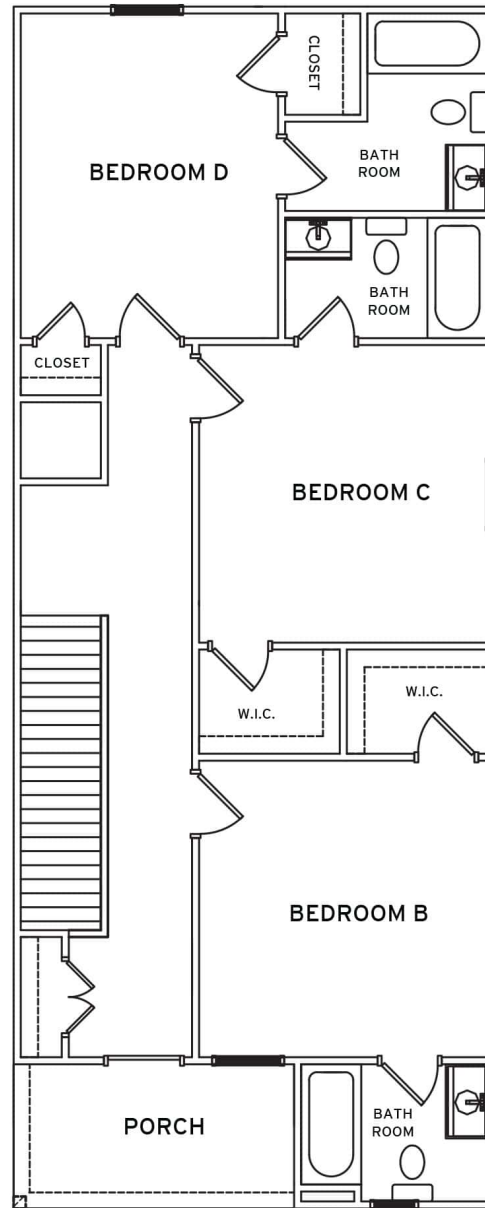

SPRINGMORE

4 BEDROOM / 4.5 BATH COTTAGE

TOTAL SQ FT: 2,000
Heated: 1,850 SQ FT
Porch: 150 SQ FT

RETREATHARRISONBURG.COM

Leasing Center | 563 University Ave, Ste 164 | Harrisonburg, VA 22801