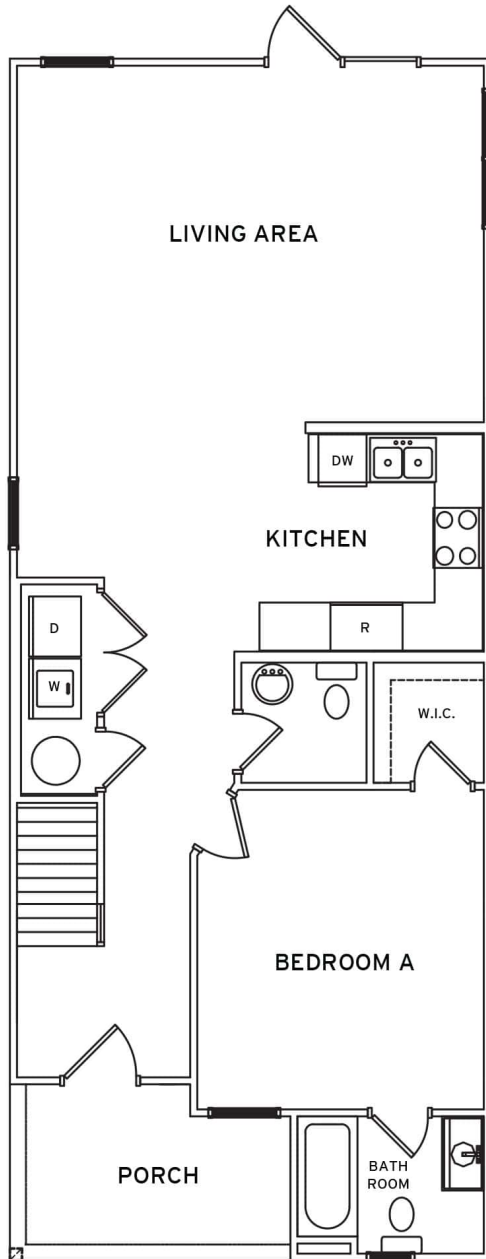

SPRINGMORE

4 BEDROOM / 4.5 BATH COTTAGE

TOTAL SQ FT: 2,000
Heated: 1,850 SQ FT
Porch: 150 SQ FT

RETREATHARRISONBURG.COM

Leasing Center | 563 University Ave, Ste 164 | Harrisonburg, VA 22801