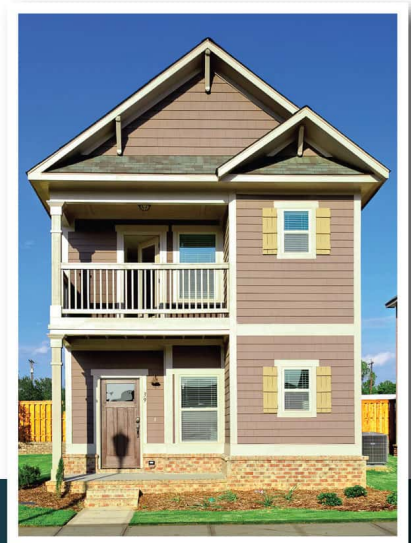

SPRINGMORE

4 BEDROOM / 4.5 BATH COTTAGE

TOTAL SQ FT: 2,000
Heated: 1,850 SQ FT
Porch: 150 SQ FT

RETREATHARRISONBURG.COM

Leasing Center | 563 University Ave, Ste 164 | Harrisonburg, VA 22801