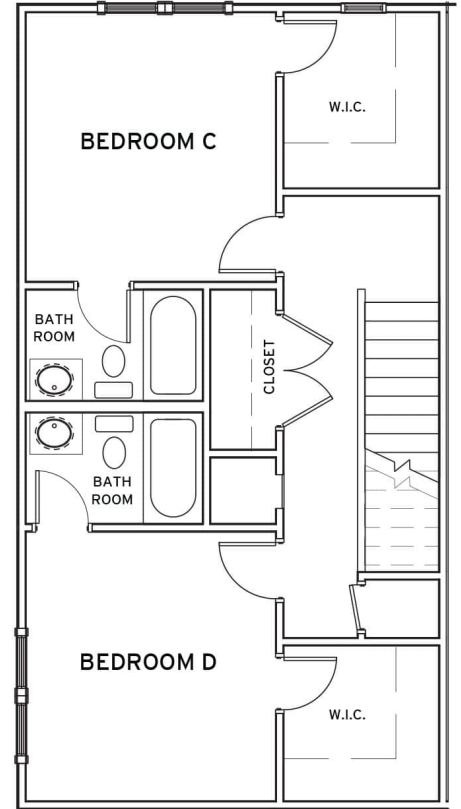

STAFFORD

4 BEDROOM / 4.5 BATH COUPLED COTTAGE

TOTAL SQ FT: 2,333

Heated: 2,034 SQ FT

Porch: 299 SQ FT

RETREATHARRISONBURG.COM

Leasing Center | 563 University Ave, Ste 164 | Harrisonburg, VA 22801