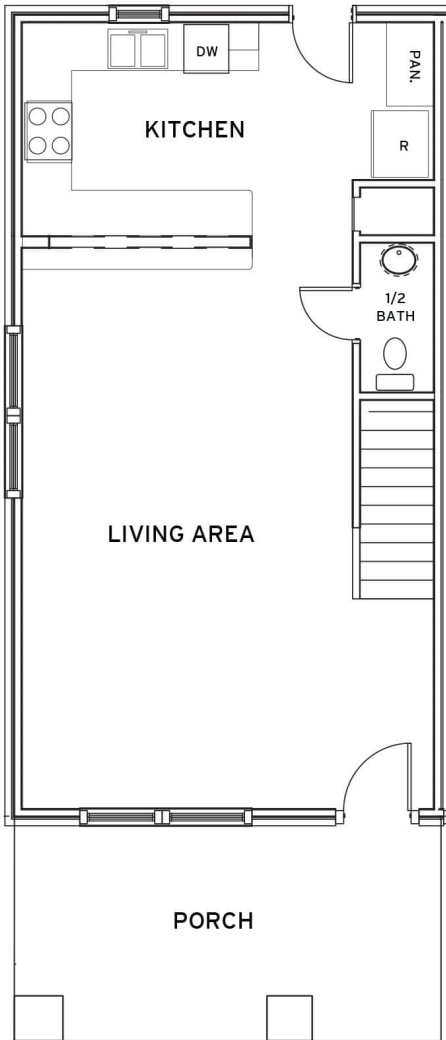

STAFFORD

4 BEDROOM / 4.5 BATH COUPLED COTTAGE

TOTAL SQ FT: 2,333

Heated: 2,034 SQ FT

Porch: 299 SQ FT

RETREATHARRISONBURG.COM

Leasing Center | 563 University Ave, Ste 164 | Harrisonburg, VA 22801