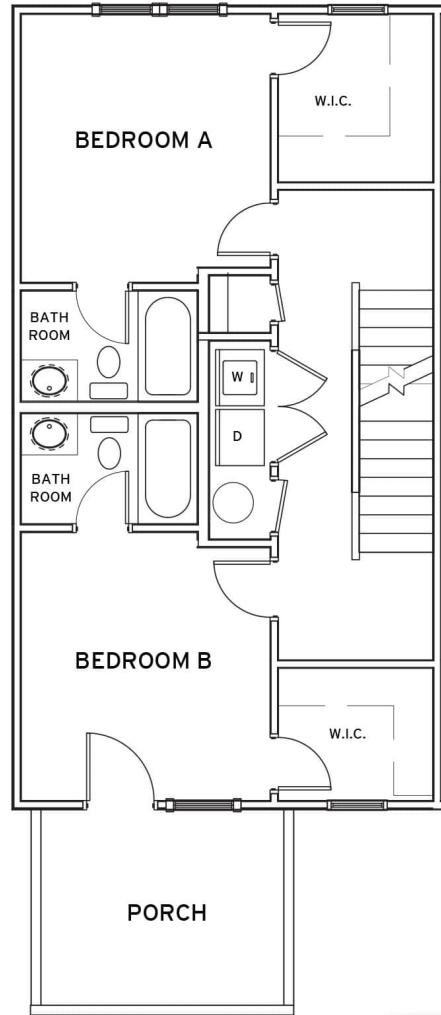

STAFFORD

4 BEDROOM / 4.5 BATH COUPLED COTTAGE

TOTAL SQ FT: 2,333

Heated: 2,034 SQ FT

Porch: 299 SQ FT

RETREATHARRISONBURG.COM

Leasing Center | 563 University Ave, Ste 164 | Harrisonburg, VA 22801