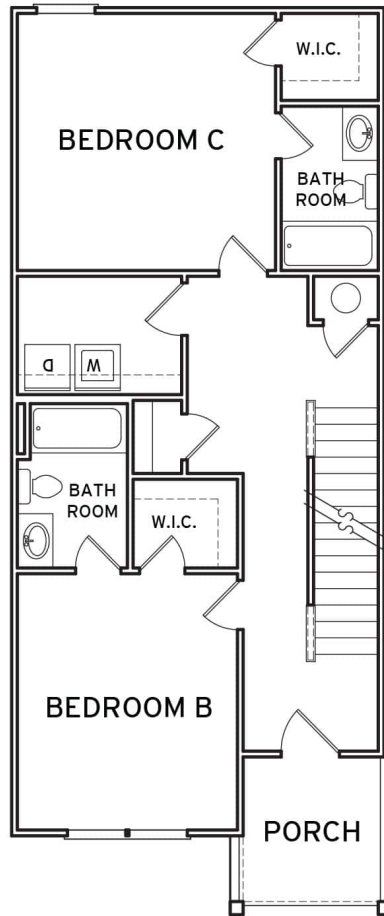

TALMADGE

5 BEDROOM / 5.5 BATH COUPLED COTTAGE

TOTAL SQ FT: 2,263

Heated: 2,141 SQ FT

Porch: 122 SQ FT

RETREATHARRISONBURG.COM

Leasing Center | 563 University Ave, Ste 164 | Harrisonburg, VA 22801