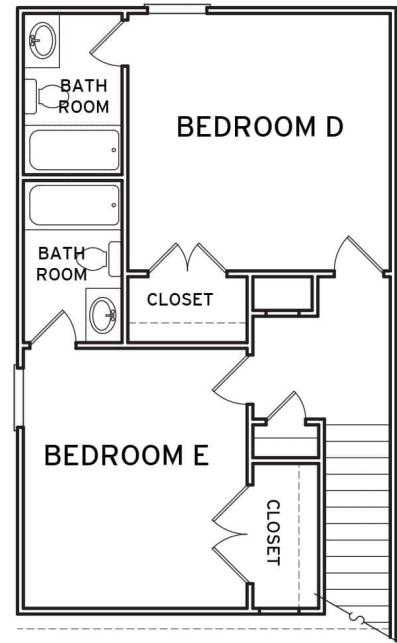

TALMADGE

5 BEDROOM / 5.5 BATH COUPLED COTTAGE

TOTAL SQ FT: 2,263

Heated: 2,141 SQ FT

Porch: 122 SQ FT

RETREATHARRISONBURG.COM

Leasing Center | 563 University Ave, Ste 164 | Harrisonburg, VA 22801