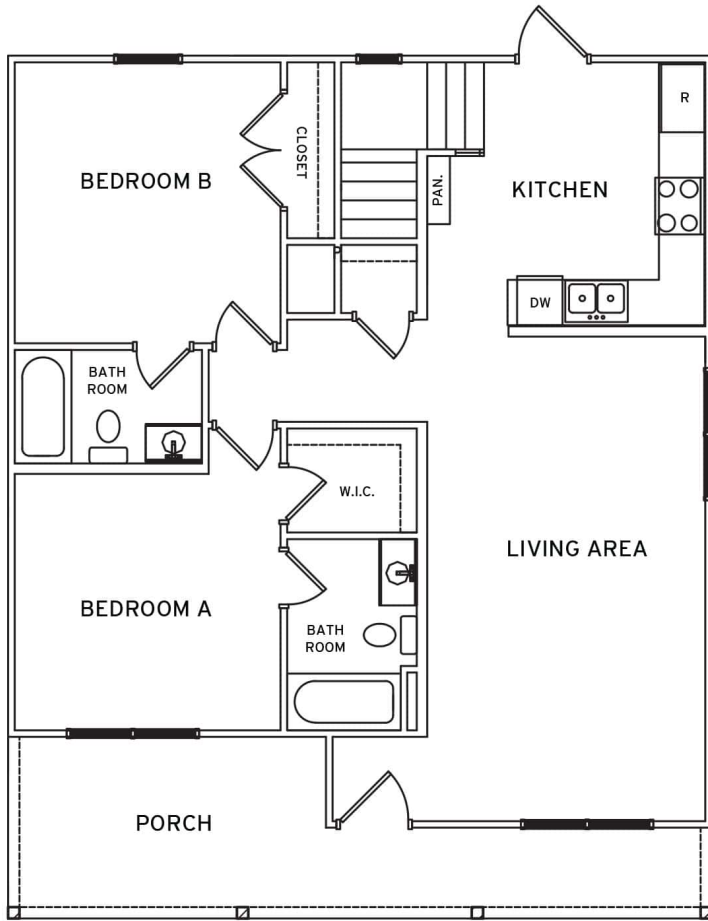

THORNBERY

4 BEDROOM / 4 BATH COTTAGE

TOTAL SQ FT: 1,869

Heated: 1,689 SQ FT

Porch: 180 SQ FT

RETREATHARRISONBURG.COM

Leasing Center | 563 University Ave, Ste 164 | Harrisonburg, VA 22801