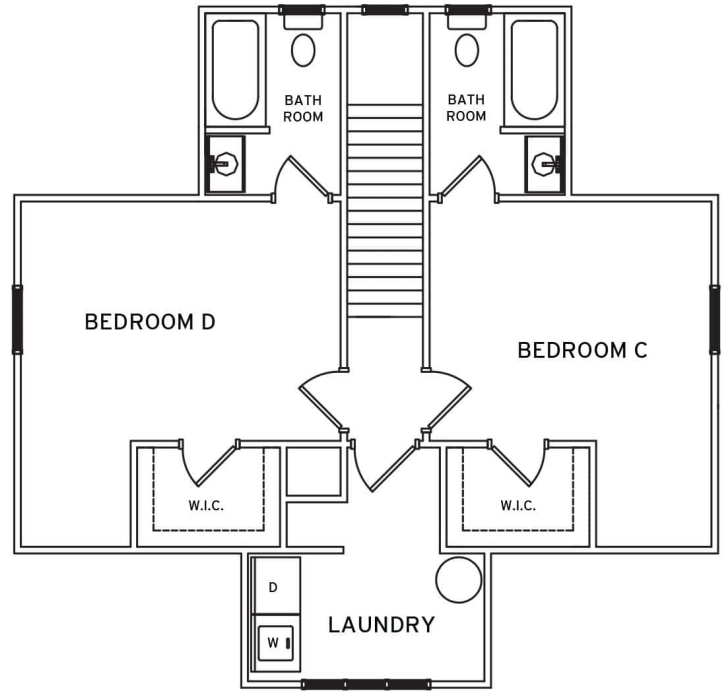

THORNBERY

4 BEDROOM / 4 BATH COTTAGE

TOTAL SQ FT: 1,869

Heated: 1,689 SQ FT

Porch: 180 SQ FT

RETREATHARRISONBURG.COM

Leasing Center | 563 University Ave, Ste 164 | Harrisonburg, VA 22801