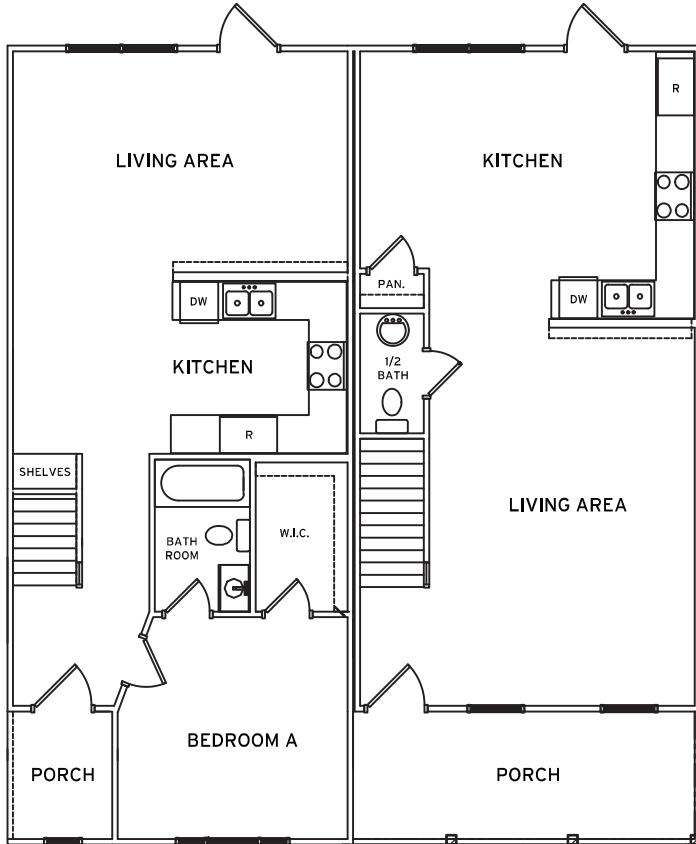

BIRCHMORE

2 OR 3 BEDROOM / 2.5 OR 3 BATH COUPLED COTTAGE

2 BEDROOM
TOTAL SQ FT: 1,400
 Heated: 1,272 SQ FT
 Porch: 128 SQ FT

3 BEDROOM
TOTAL SQ FT: 1,399
 Heated: 1,361 SQ FT
 Porch: 38 SQ FT

RETREATHARRISONBURG.COM