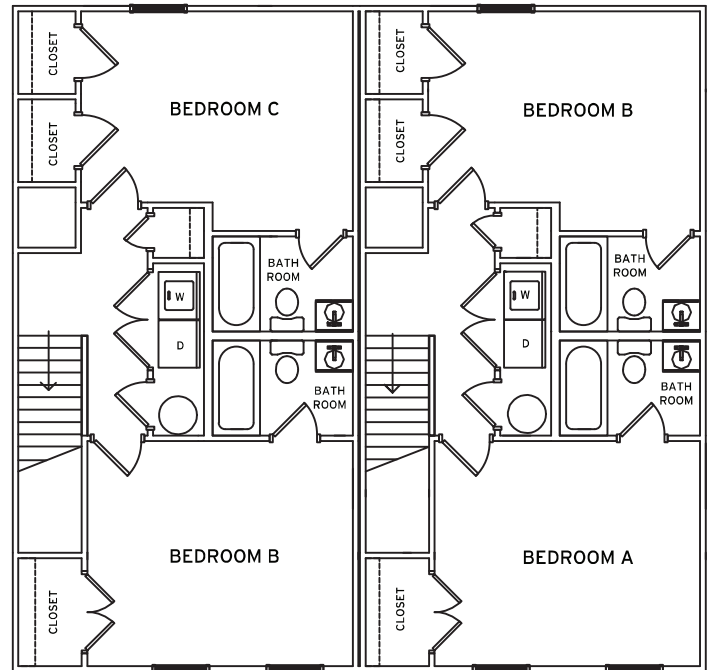

BIRCHMORE

2 OR 3 BEDROOM / 2.5 OR 3 BATH COUPLED COTTAGE

2 BEDROOM
TOTAL SQ FT: 1,400
 Heated: 1,272 SQ FT
 Porch: 128 SQ FT

3 BEDROOM
TOTAL SQ FT: 1,399
 Heated: 1,361 SQ FT
 Porch: 38 SQ FT

RETREATHARRISONBURG.COM