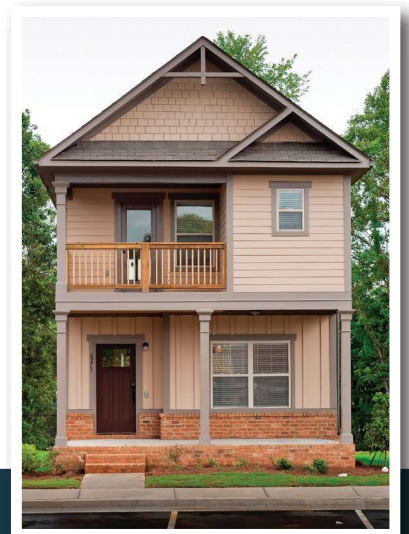

BLOOMFIELD

4 BEDROOM / 4 BATH COTTAGE

TOTAL SQ FT: 2,000
Heated: 1,800 SQ FT
Porch: 200 SQ FT

RETREATHARRISONBURG.COM

Leasing Center | 2540 Talmadge Drive | Harrisonburg, VA 22801

*Amenities & materials subject to change. Floorplans & units subject to change. Floorplans & elevations ©2008 Garrell Associates Inc. Photography is representational. Pricing, amenities and availability subject to change without notice. Information is believed to be accurate but is not warranted. Speak with a leasing agent for additional details.