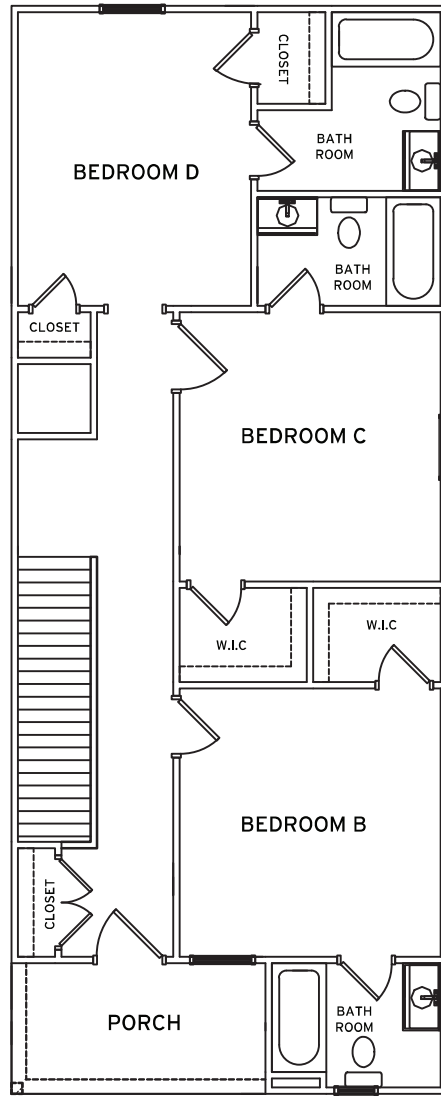

BLOOMFIELD

4 BEDROOM / 4 BATH COTTAGE

TOTAL SQ FT: 2,000
Heated: 1,800 SQ FT
Porch: 200 SQ FT

RETREATHARRISONBURG.COM

Leasing Center | 2540 Talmadge Drive | Harrisonburg, VA 22801

*Amenities & materials subject to change. Floorplans & units subject to change. Floorplans & elevations ©2008 Garrell Associates Inc. Photography is representational. Pricing, amenities and availability subject to change without notice. Information is believed to be accurate but is not warranted. Speak with a leasing agent for additional details.