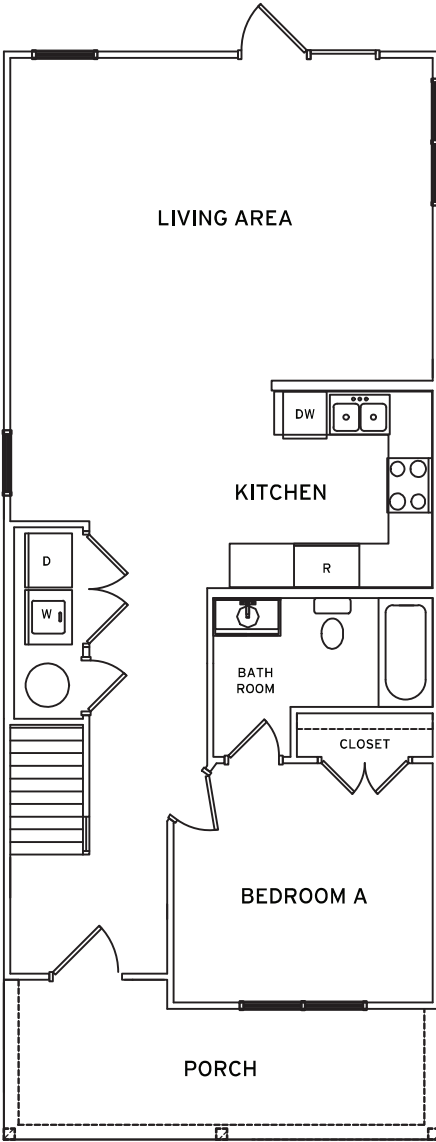

BLOOMFIELD

4 BEDROOM / 4 BATH COTTAGE

TOTAL SQ FT: 2,000
Heated: 1,800 SQ FT
Porch: 200 SQ FT

RETREATHARRISONBURG.COM

Leasing Center | 2540 Talmadge Drive | Harrisonburg, VA 22801

*Amenities & materials subject to change. Floorplans & units subject to change. Floorplans & elevations ©2008 Garrell Associates Inc. Photography is representational. Pricing, amenities and availability subject to change without notice. Information is believed to be accurate but is not warranted. Speak with a leasing agent for additional details.