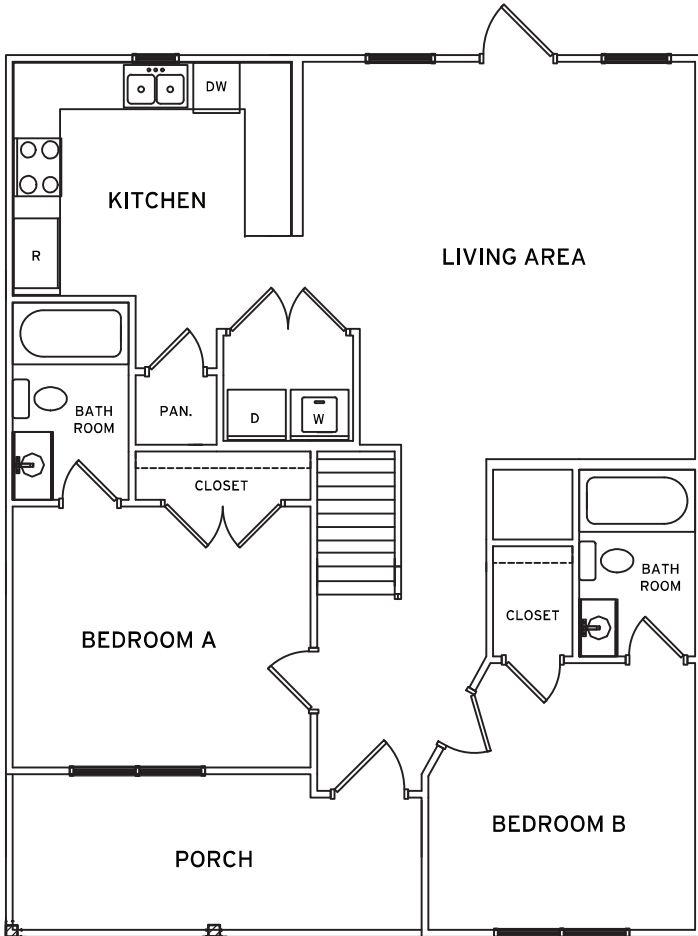

HAWTHORNE

5 BEDROOM / 5 BATH COTTAGE

TOTAL SQ FT: 2,280

Heated: 2,038 SQ FT

Porch: 242 SQ FT

RETREATHARRISONBURG.COM

Leasing Center | 2540 Talmadge Drive | Harrisonburg, VA 22801

*Amenities & materials subject to change. Floorplans & units subject to change. Floorplans & elevations ©2008 Garrell Associates Inc. Photography is representational. Pricing, amenities and availability subject to change without notice. Information is believed to be accurate but is not warranted. Speak with a leasing agent for additional details.