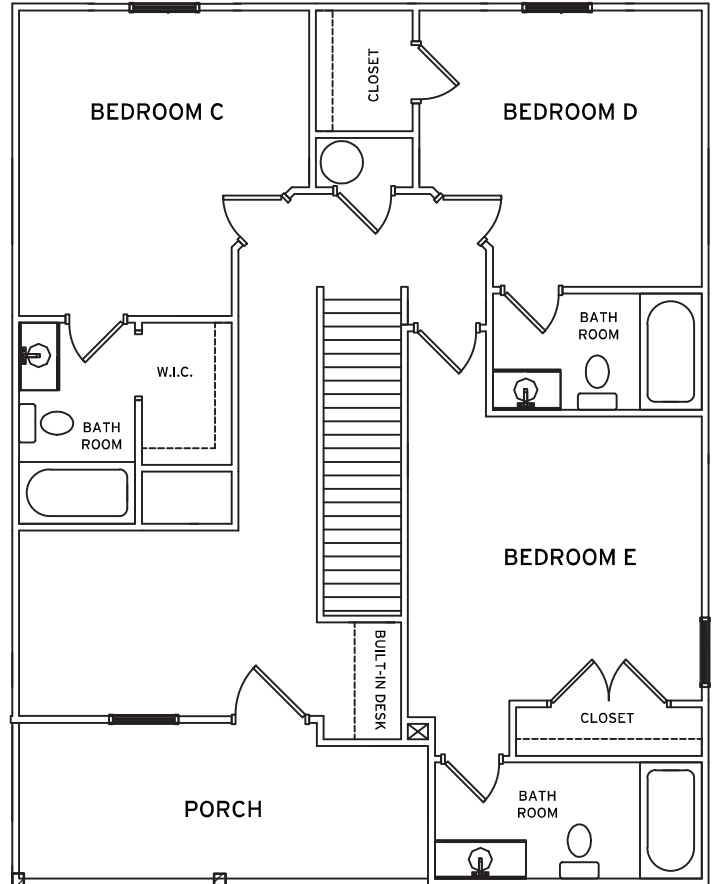

HAWTHORNE

5 BEDROOM / 5 BATH COTTAGE

TOTAL SQ FT: 2,280

Heated: 2,038 SQ FT

Porch: 242 SQ FT

RETREATHARRISONBURG.COM

Leasing Center | 2540 Talmadge Drive | Harrisonburg, VA 22801

*Amenities & materials subject to change. Floorplans & units subject to change. Floorplans & elevations ©2008 Garrell Associates Inc. Photography is representational. Pricing, amenities and availability subject to change without notice. Information is believed to be accurate but is not warranted. Speak with a leasing agent for additional details.