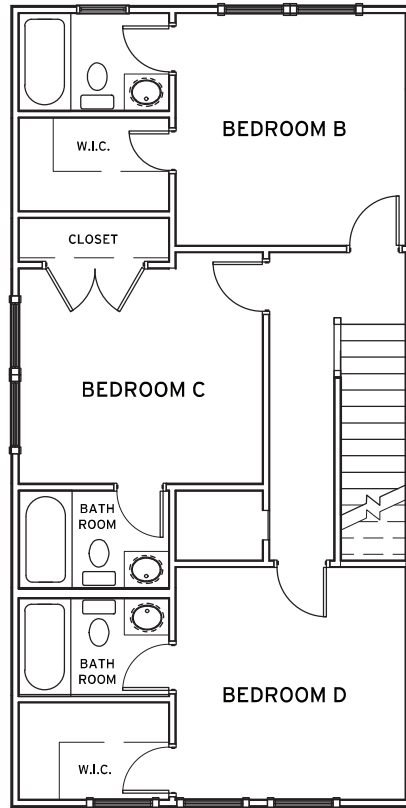

LUMPKIN

4 BEDROOM / 4 BATH COTTAGE

TOTAL SQ FT: 1,760

Heated: 1,640 SQ FT

Porch: 120 SQ FT

RETREATHARRISONBURG.COM

Leasing Center | 2540 Talmadge Drive | Harrisonburg, VA 22801

*Amenities & materials subject to change. Floorplans & units subject to change. Floorplans & elevations ©2008 Garrell Associates Inc. Photography is representational. Pricing, amenities and availability subject to change without notice. Information is believed to be accurate but is not warranted. Speak with a leasing agent for additional details.