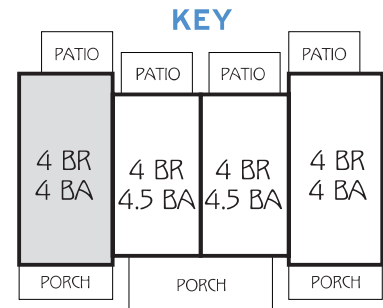

LUMPKIN

4 BEDROOM / 4 BATH COTTAGE

TOTAL SQ FT: 1,760

Heated: 1,640 SQ FT

Porch: 120 SQ FT

RETREATHARRISONBURG.COM

Leasing Center | 2540 Talmadge Drive | Harrisonburg, VA 22801

*Amenities & materials subject to change. Floorplans & units subject to change. Floorplans & elevations ©2008 Garrell Associates Inc. Photography is representational. Pricing, amenities and availability subject to change without notice. Information is believed to be accurate but is not warranted. Speak with a leasing agent for additional details.