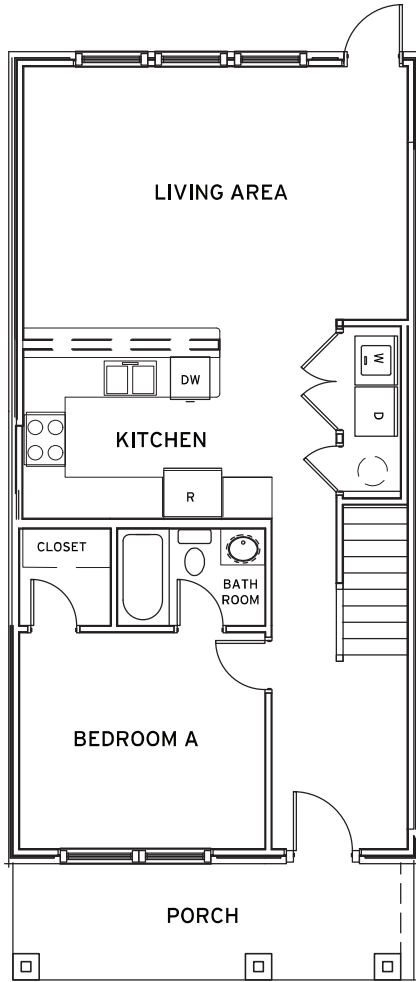

LUMPKIN

4 BEDROOM / 4 BATH COTTAGE

TOTAL SQ FT: 1,760

Heated: 1,640 SQ FT

Porch: 120 SQ FT

RETREATHARRISONBURG.COM

Leasing Center | 2540 Talmadge Drive | Harrisonburg, VA 22801

*Amenities & materials subject to change. Floorplans & units subject to change. Floorplans & elevations ©2008 Garrell Associates Inc. Photography is representational. Pricing, amenities and availability subject to change without notice. Information is believed to be accurate but is not warranted. Speak with a leasing agent for additional details.