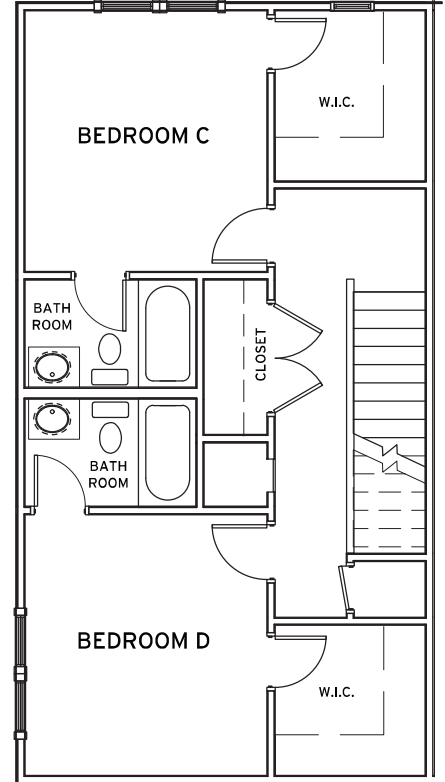

# LUMPKIN

4 BEDROOM / 4.5 BATH COTTAGE

**TOTAL SQ FT: 2,333**

Heated: 2,034 SQ FT

Porch: 299 SQ FT

**RETREATHARRISONBURG.COM**

Leasing Center | 2540 Talmadge Drive | Harrisonburg, VA 22801

\*Amenities & materials subject to change. Floorplans & units subject to change. Floorplans & elevations ©2008 Garrell Associates Inc. Photography is representational. Pricing, amenities and availability subject to change without notice. Information is believed to be accurate but is not warranted. Speak with a leasing agent for additional details.