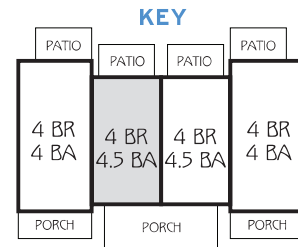

# LUMPKIN

4 BEDROOM / 4.5 BATH COTTAGE

**TOTAL SQ FT: 2,333**

Heated: 2,034 SQ FT

Porch: 299 SQ FT

**RETREATHARRISONBURG.COM**

Leasing Center | 2540 Talmadge Drive | Harrisonburg, VA 22801

\*Amenities & materials subject to change. Floorplans & units subject to change. Floorplans & elevations ©2008 Garrell Associates Inc. Photography is representational. Pricing, amenities and availability subject to change without notice. Information is believed to be accurate but is not warranted. Speak with a leasing agent for additional details.