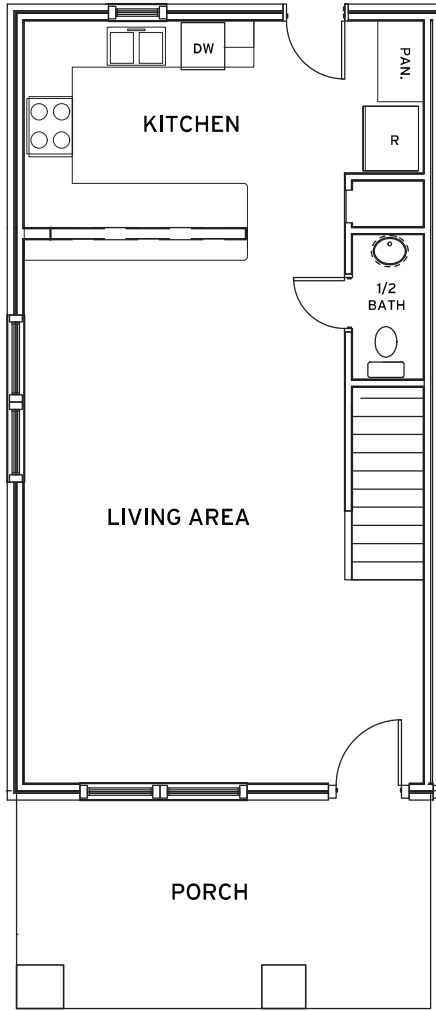

# LUMPKIN

4 BEDROOM / 4.5 BATH COTTAGE

**TOTAL SQ FT: 2,333**

Heated: 2,034 SQ FT

Porch: 299 SQ FT

**RETREATHARRISONBURG.COM**

Leasing Center | 2540 Talmadge Drive | Harrisonburg, VA 22801

\*Amenities & materials subject to change. Floorplans & units subject to change. Floorplans & elevations ©2008 Garrell Associates Inc. Photography is representational. Pricing, amenities and availability subject to change without notice. Information is believed to be accurate but is not warranted. Speak with a leasing agent for additional details.