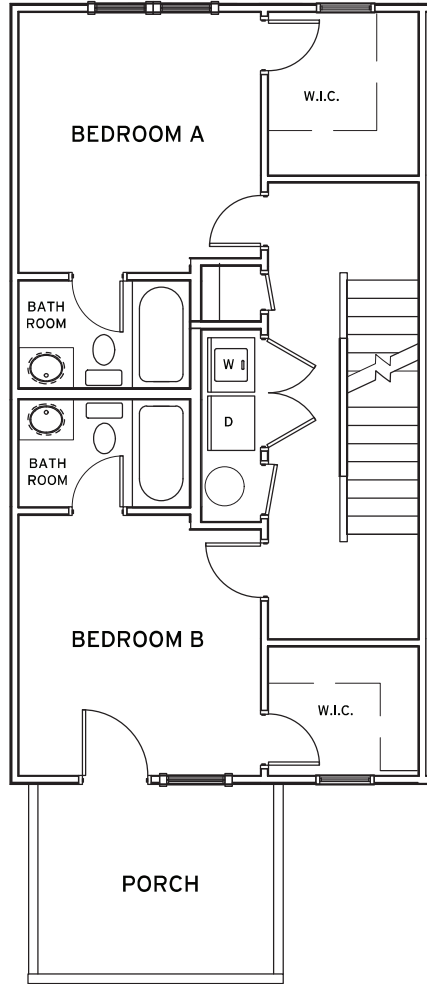

# LUMPKIN

4 BEDROOM / 4.5 BATH COTTAGE

**TOTAL SQ FT: 2,333**

Heated: 2,034 SQ FT

Porch: 299 SQ FT

**RETREATHARRISONBURG.COM**

Leasing Center | 2540 Talmadge Drive | Harrisonburg, VA 22801

\*Amenities & materials subject to change. Floorplans & units subject to change. Floorplans & elevations ©2008 Garrell Associates Inc. Photography is representational. Pricing, amenities and availability subject to change without notice. Information is believed to be accurate but is not warranted. Speak with a leasing agent for additional details.