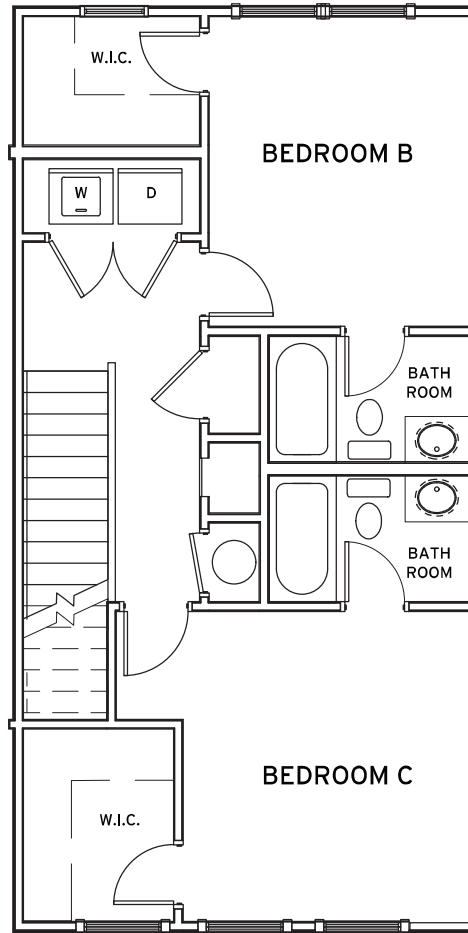

MILLEDGE

3 BEDROOM / 3 BATH COTTAGE

TOTAL SQ FT: 1,394

Heated: 1,349 SQ FT

Porch: 45 SQ FT

RETREATHARRISONBURG.COM

Leasing Center | 2540 Talmadge Drive | Harrisonburg, VA 22801

*Amenities & materials subject to change. Floorplans & units subject to change. Floorplans & elevations ©2008 Garrell Associates Inc. Photography is representational. Pricing, amenities and availability subject to change without notice. Information is believed to be accurate but is not warranted. Speak with a leasing agent for additional details.