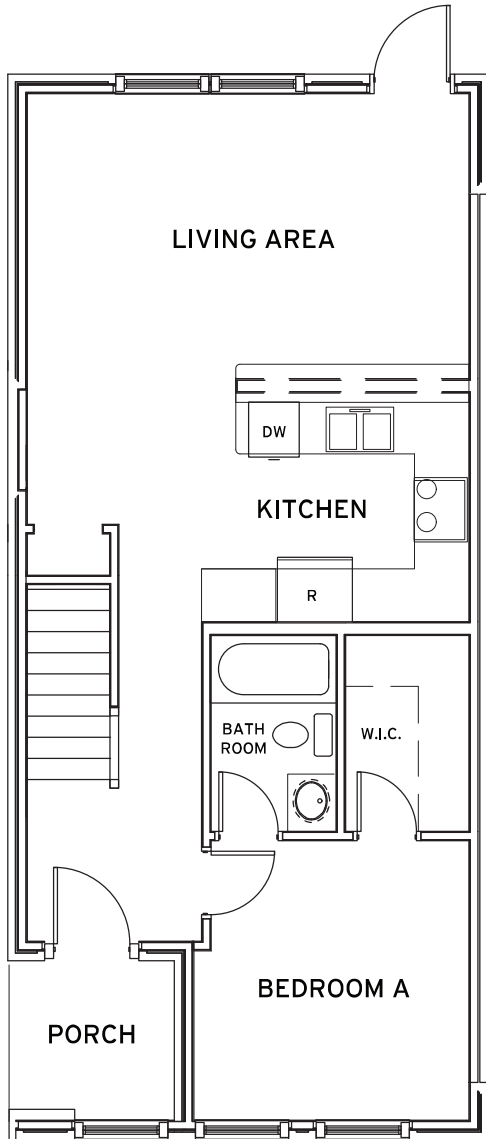

MILLEDGE

3 BEDROOM / 3 BATH COTTAGE

TOTAL SQ FT: 1,394

Heated: 1,349 SQ FT

Porch: 45 SQ FT

RETREATHARRISONBURG.COM

Leasing Center | 2540 Talmadge Drive | Harrisonburg, VA 22801

*Amenities & materials subject to change. Floorplans & units subject to change. Floorplans & elevations ©2008 Garrell Associates Inc. Photography is representational. Pricing, amenities and availability subject to change without notice. Information is believed to be accurate but is not warranted. Speak with a leasing agent for additional details.