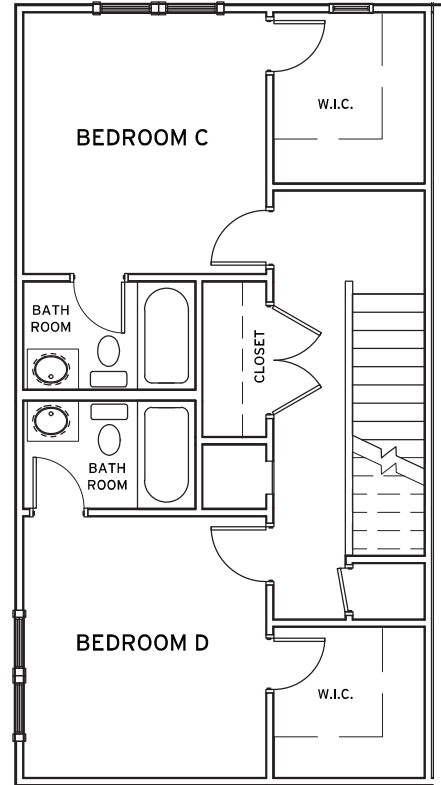

MILLEDDGE

4 BEDROOM / 4.5 BATH COTTAGE

TOTAL SQ FT: 2,333

Heated: 2,034 SQ FT

Porch: 299 SQ FT

RETREATHARRISONBURG.COM

Leasing Center | 2540 Talmadge Drive | Harrisonburg, VA 22801

*Amenities & materials subject to change. Floorplans & units subject to change. Floorplans & elevations ©2008 Garrell Associates Inc. Photography is representational. Pricing, amenities and availability subject to change without notice. Information is believed to be accurate but is not warranted. Speak with a leasing agent for additional details.