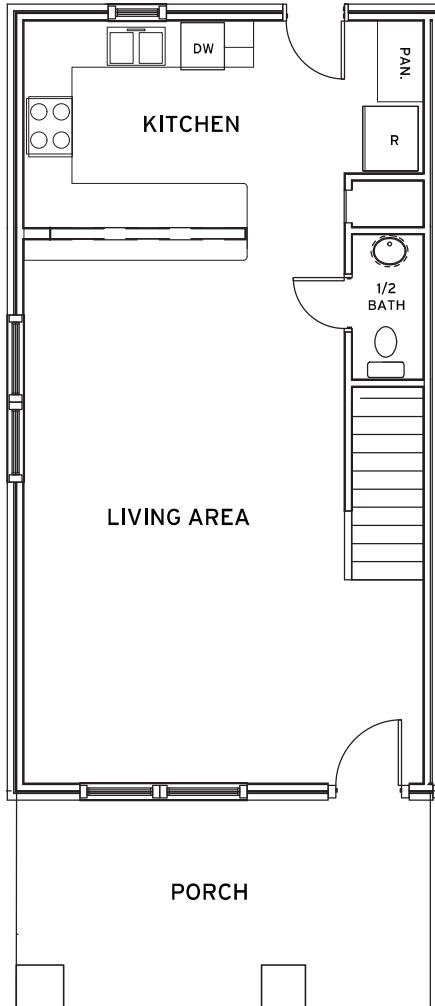

MILLEDDGE

4 BEDROOM / 4.5 BATH COTTAGE

TOTAL SQ FT: 2,333

Heated: 2,034 SQ FT

Porch: 299 SQ FT

RETREATHARRISONBURG.COM

Leasing Center | 2540 Talmadge Drive | Harrisonburg, VA 22801

*Amenities & materials subject to change. Floorplans & units subject to change. Floorplans & elevations ©2008 Garrell Associates Inc. Photography is representational. Pricing, amenities and availability subject to change without notice. Information is believed to be accurate but is not warranted. Speak with a leasing agent for additional details.