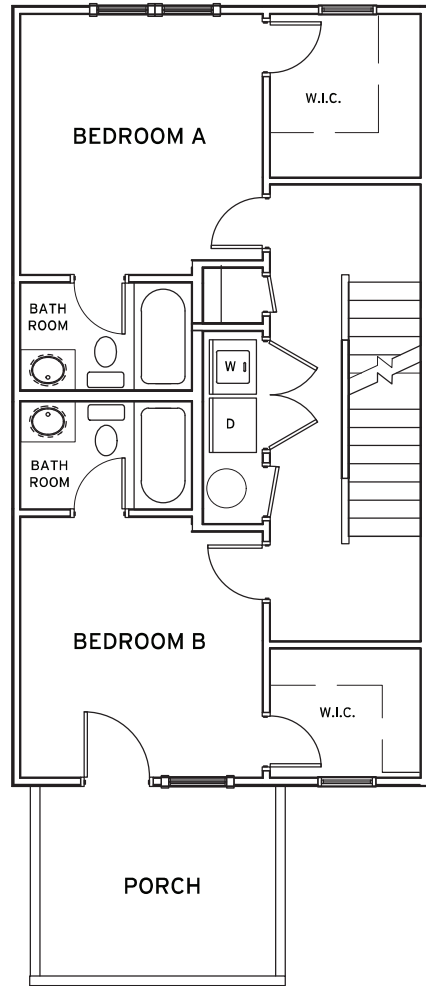

MILLEDDGE

4 BEDROOM / 4.5 BATH COTTAGE

TOTAL SQ FT: 2,333

Heated: 2,034 SQ FT

Porch: 299 SQ FT

RETREATHARRISONBURG.COM

Leasing Center | 2540 Talmadge Drive | Harrisonburg, VA 22801

*Amenities & materials subject to change. Floorplans & units subject to change. Floorplans & elevations ©2008 Garrell Associates Inc. Photography is representational. Pricing, amenities and availability subject to change without notice. Information is believed to be accurate but is not warranted. Speak with a leasing agent for additional details.