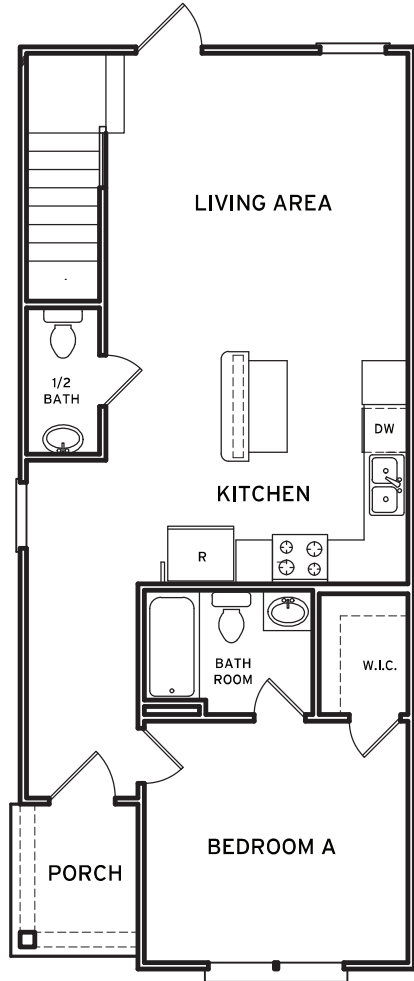

# OAKVIEW

3 BEDROOM / 3.5 BATH COUPLED COTTAGE

**TOTAL SQ FT: 1,498**

Heated: 1,428 SQ FT

Porch: 70 SQ FT

**RETREATHARRISONBURG.COM**

Leasing Center | 2540 Talmadge Drive | Harrisonburg, VA 22801

\*Amenities & materials subject to change. Floorplans & units subject to change. Floorplans & elevations ©2008 Garrell Associates Inc. Photography is representational. Pricing, amenities and availability subject to change without notice. Information is believed to be accurate but is not warranted. Speak with a leasing agent for additional details.