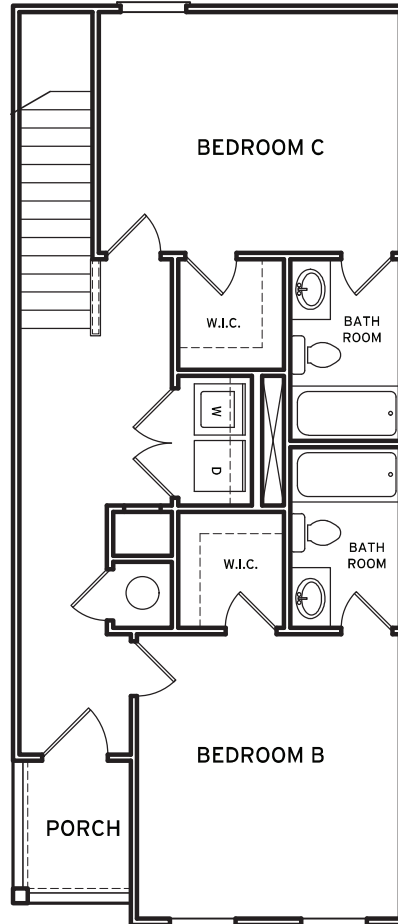

# OAKVIEW

3 BEDROOM / 3.5 BATH COUPLED COTTAGE

**TOTAL SQ FT: 1,498**

Heated: 1,428 SQ FT

Porch: 70 SQ FT

**RETREATHARRISONBURG.COM**

Leasing Center | 2540 Talmadge Drive | Harrisonburg, VA 22801

\*Amenities & materials subject to change. Floorplans & units subject to change. Floorplans & elevations ©2008 Garrell Associates Inc. Photography is representational. Pricing, amenities and availability subject to change without notice. Information is believed to be accurate but is not warranted. Speak with a leasing agent for additional details.