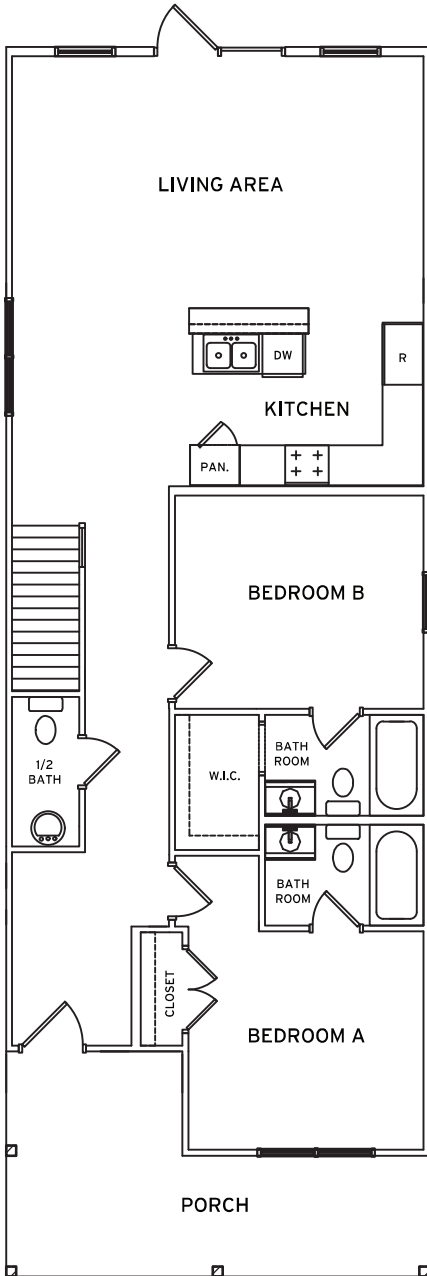

RUTHERFORD

5 BEDROOM / 5.5 BATH COTTAGE

TOTAL SQ FT: 2,363

Heated: 2,066 SQ FT

Porch: 297 SQ FT

RETREATHARRISONBURG.COM

Leasing Center | 2540 Talmadge Drive | Harrisonburg, VA 22801

*Amenities & materials subject to change. Floorplans & units subject to change. Floorplans & elevations ©2008 Garrell Associates Inc. Photography is representational. Pricing, amenities and availability subject to change without notice. Information is believed to be accurate but is not warranted. Speak with a leasing agent for additional details.