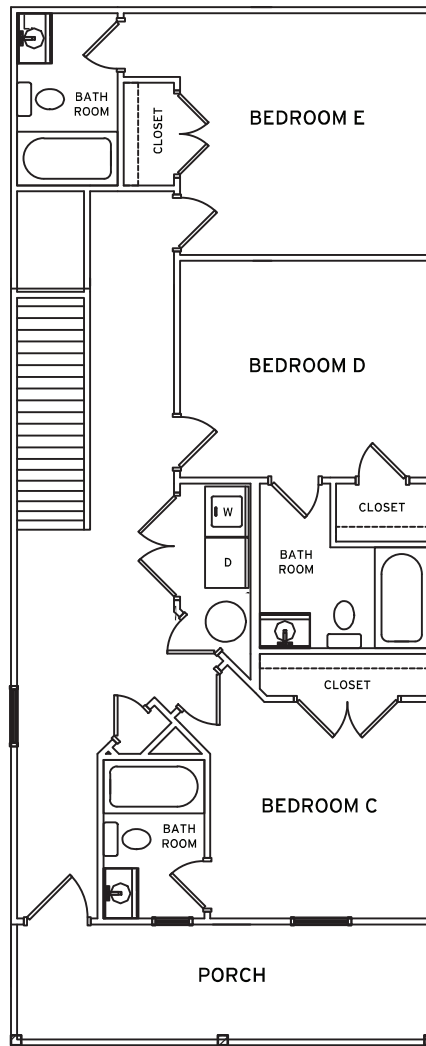

RUTHERFORD

5 BEDROOM / 5.5 BATH COTTAGE

TOTAL SQ FT: 2,363

Heated: 2,066 SQ FT

Porch: 297 SQ FT

RETREATHARRISONBURG.COM

Leasing Center | 2540 Talmadge Drive | Harrisonburg, VA 22801

*Amenities & materials subject to change. Floorplans & units subject to change. Floorplans & elevations ©2008 Garrell Associates Inc. Photography is representational. Pricing, amenities and availability subject to change without notice. Information is believed to be accurate but is not warranted. Speak with a leasing agent for additional details.