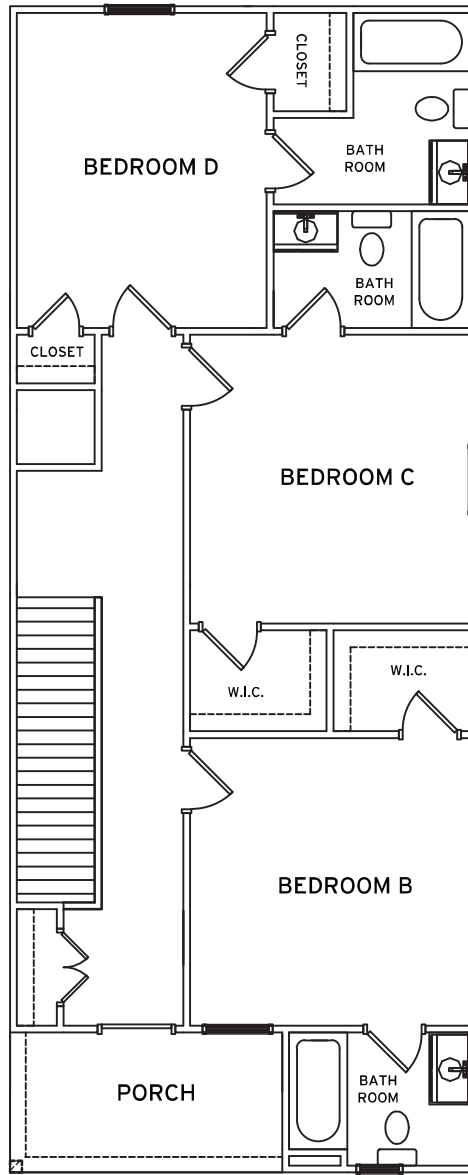

# SPRINGMORE

4 BEDROOM / 4.5 BATH COTTAGE

**TOTAL SQ FT: 2,000**

Heated: 1,850 SQ FT

Porch: 150 SQ FT

**RETREATHARRISONBURG.COM**

Leasing Center | 2540 Talmadge Drive | Harrisonburg, VA 22801

\*Amenities & materials subject to change. Floorplans & units subject to change. Floorplans & elevations ©2008 Garrell Associates Inc. Photography is representational. Pricing, amenities and availability subject to change without notice. Information is believed to be accurate but is not warranted. Speak with a leasing agent for additional details.