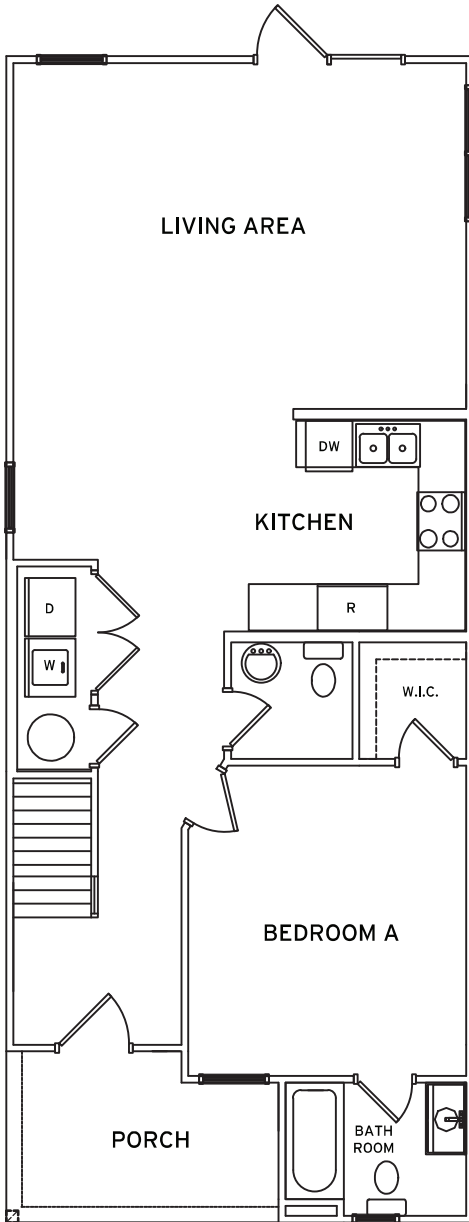

# SPRINGMORE

4 BEDROOM / 4.5 BATH COTTAGE

**TOTAL SQ FT: 2,000**

Heated: 1,850 SQ FT

Porch: 150 SQ FT

**RETREATHARRISONBURG.COM**

Leasing Center | 2540 Talmadge Drive | Harrisonburg, VA 22801

\*Amenities & materials subject to change. Floorplans & units subject to change. Floorplans & elevations ©2008 Garrell Associates Inc. Photography is representational. Pricing, amenities and availability subject to change without notice. Information is believed to be accurate but is not warranted. Speak with a leasing agent for additional details.