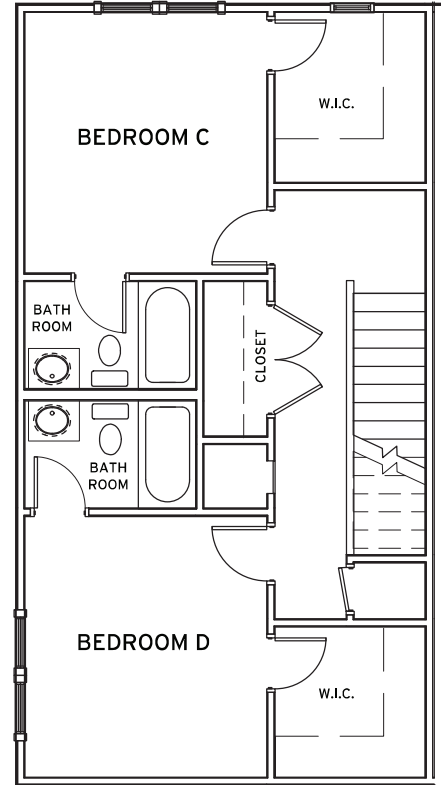

STAFFORD

4 BEDROOM / 4.5 BATH COUPLED COTTAGE

TOTAL SQ FT: 2,333

Heated: 2,034 SQ FT

Porch: 299 SQ FT

RETREATHARRISONBURG.COM

Leasing Center | 2540 Talmadge Drive | Harrisonburg, VA 22801

*Amenities & materials subject to change. Floorplans & units subject to change. Floorplans & elevations ©2008 Garrell Associates Inc. Photography is representational. Pricing, amenities and availability subject to change without notice. Information is believed to be accurate but is not warranted. Speak with a leasing agent for additional details.