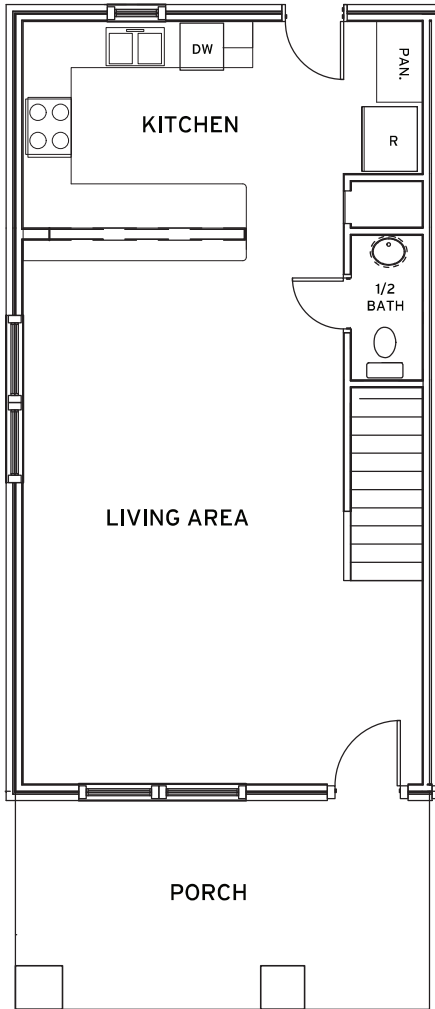

STAFFORD

4 BEDROOM / 4.5 BATH COUPLED COTTAGE

TOTAL SQ FT: 2,333

Heated: 2,034 SQ FT

Porch: 299 SQ FT

RETREATHARRISONBURG.COM

Leasing Center | 2540 Talmadge Drive | Harrisonburg, VA 22801

*Amenities & materials subject to change. Floorplans & units subject to change. Floorplans & elevations ©2008 Garrell Associates Inc. Photography is representational. Pricing, amenities and availability subject to change without notice. Information is believed to be accurate but is not warranted. Speak with a leasing agent for additional details.