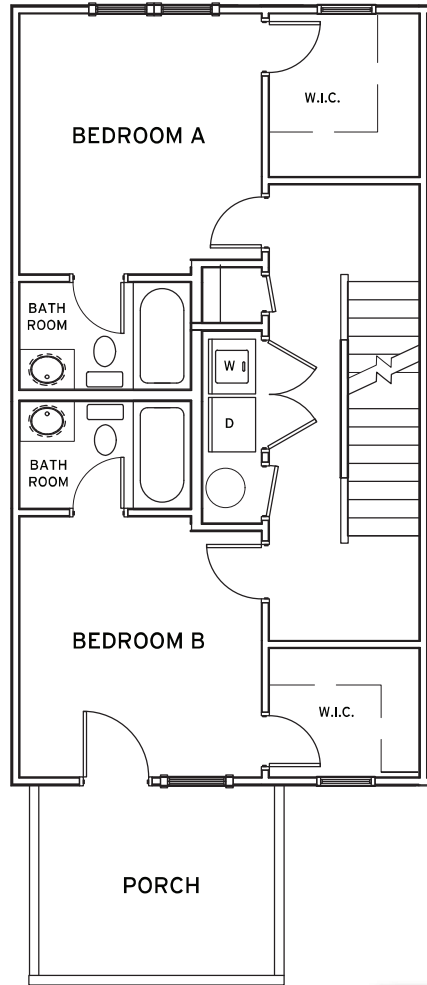

STAFFORD

4 BEDROOM / 4.5 BATH COUPLED COTTAGE

TOTAL SQ FT: 2,333

Heated: 2,034 SQ FT

Porch: 299 SQ FT

RETREATHARRISONBURG.COM

Leasing Center | 2540 Talmadge Drive | Harrisonburg, VA 22801

*Amenities & materials subject to change. Floorplans & units subject to change. Floorplans & elevations ©2008 Garrell Associates Inc. Photography is representational. Pricing, amenities and availability subject to change without notice. Information is believed to be accurate but is not warranted. Speak with a leasing agent for additional details.