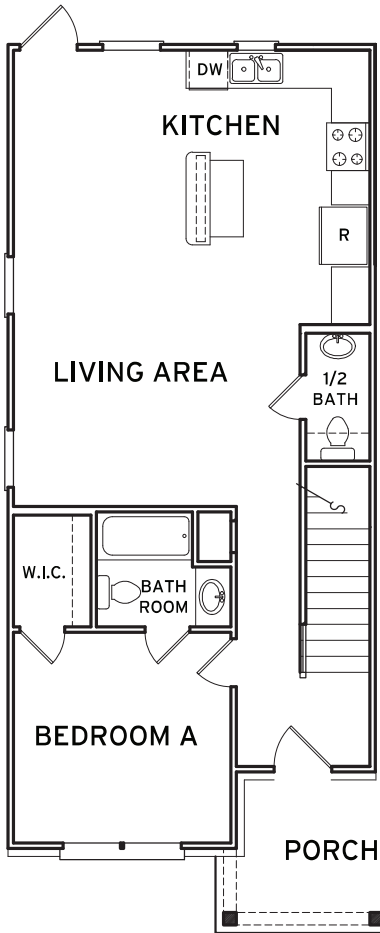

TOTAL SQ FT: 2,263

Heated: 2,141 SQ FT

Porch: 122 SQ FT