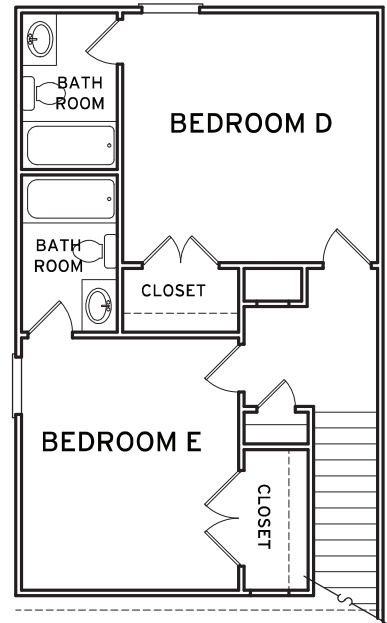

TOTAL SQ FT: 2,263

Heated: 2,141 SQ FT

Porch: 122 SQ FT