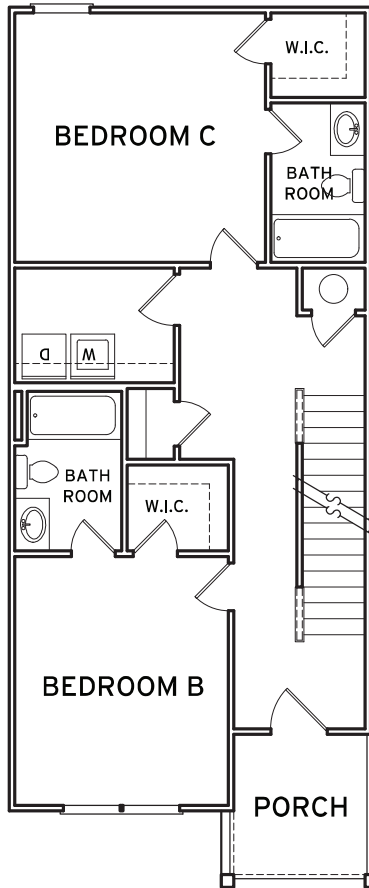

TOTAL SQ FT: 2,263

Heated: 2,141 SQ FT

Porch: 122 SQ FT