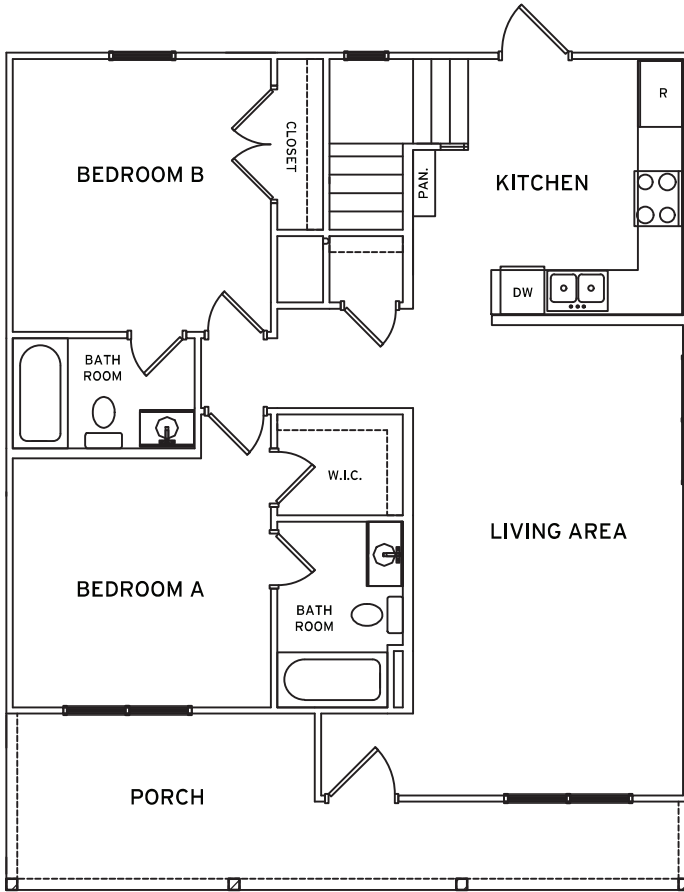

THORNBERRY

4 BEDROOM / 4 BATH COTTAGE

TOTAL SQ FT: 1,869

Heated: 1,689 SQ FT

Porch: 180 SQ FT

RETREATHARRISONBURG.COM

Leasing Center | 2540 Talmadge Drive | Harrisonburg, VA 22801

*Amenities & materials subject to change. Floorplans & units subject to change. Floorplans & elevations ©2008 Garrell Associates Inc. Photography is representational. Pricing, amenities and availability subject to change without notice. Information is believed to be accurate but is not warranted. Speak with a leasing agent for additional details.