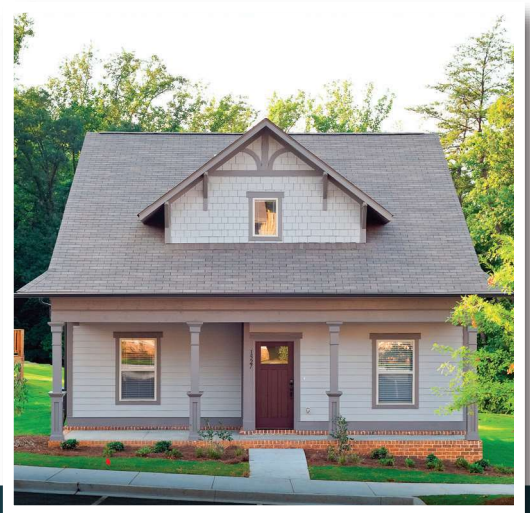

THORNBERRY

4 BEDROOM / 4 BATH COTTAGE

TOTAL SQ FT: 1,869

Heated: 1,689 SQ FT

Porch: 180 SQ FT

RETREATHARRISONBURG.COM

Leasing Center | 2540 Talmadge Drive | Harrisonburg, VA 22801

*Amenities & materials subject to change. Floorplans & units subject to change. Floorplans & elevations ©2008 Garrell Associates Inc. Photography is representational. Pricing, amenities and availability subject to change without notice. Information is believed to be accurate but is not warranted. Speak with a leasing agent for additional details.