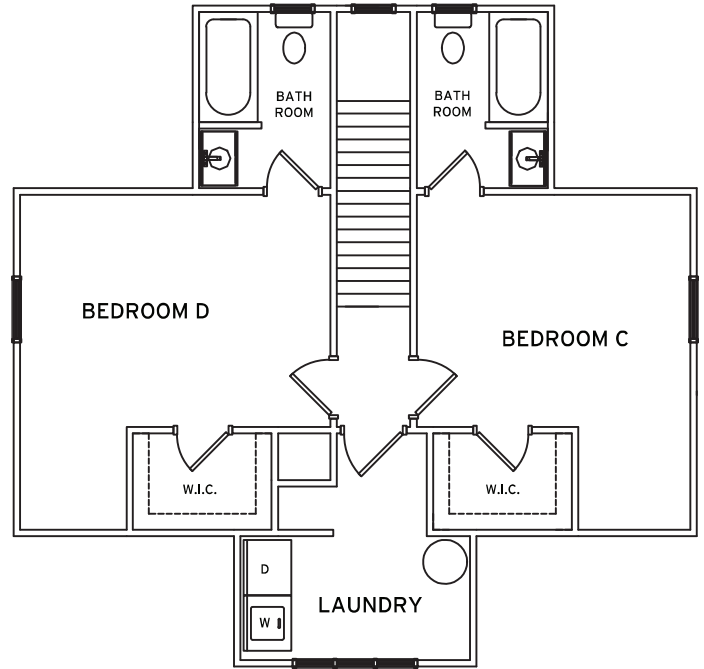

THORNBERRY

4 BEDROOM / 4 BATH COTTAGE

TOTAL SQ FT: 1,869

Heated: 1,689 SQ FT

Porch: 180 SQ FT

RETREATHARRISONBURG.COM

Leasing Center | 2540 Talmadge Drive | Harrisonburg, VA 22801

*Amenities & materials subject to change. Floorplans & units subject to change. Floorplans & elevations ©2008 Garrell Associates Inc. Photography is representational. Pricing, amenities and availability subject to change without notice. Information is believed to be accurate but is not warranted. Speak with a leasing agent for additional details.